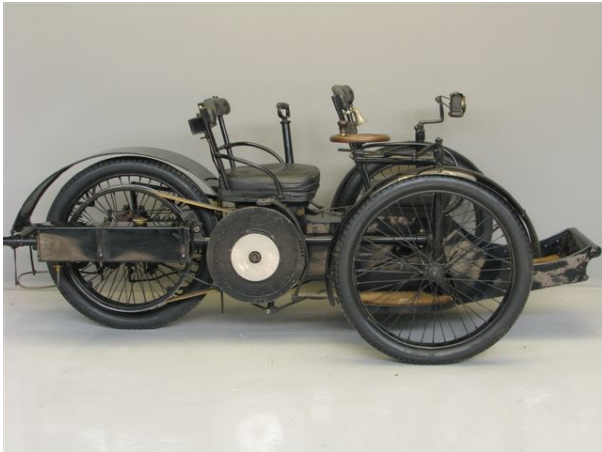

ANTIQUE MOTORCYCLES - ACCESSORIES AND RELATED ITEMS

HURTU 1897 TYPE LEON BOLLEE

SOLD

ANTIQUÉ MOTORCYCLES - ACCESSORIES AND RELATED ITEMS

PRODUCT DESCRIPTION

ANTIQUe MOTORCYCLES - ACCESSORIES AND RELATED ITEMS