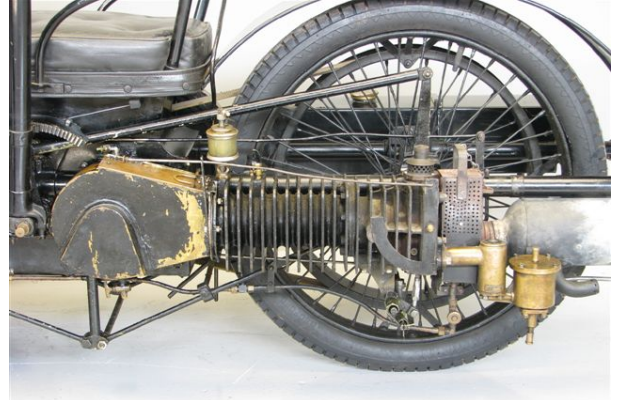

ANTIQUE MOTORCYCLES - ACCESSORIES AND RELATED ITEMS

HURTU 1897 TYPE LEON BOLLEE

SOLD

ANTIQUÉ MOTORCYCLES - ACCESSORIES AND RELATED ITEMS

PRODUCT DESCRIPTION

ANTIQUe MOTORCYCLES - ACCESSORIES AND RELATED ITEMS