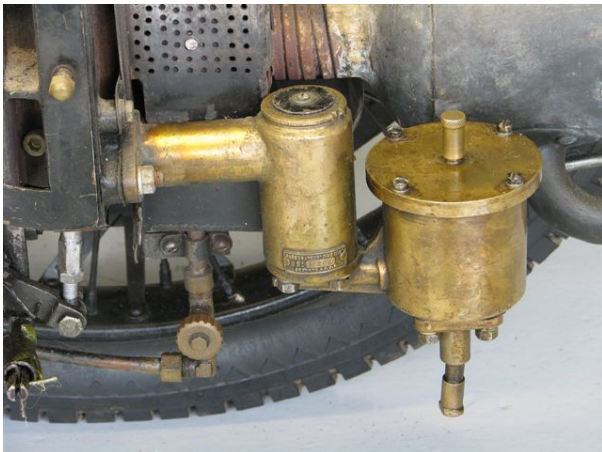

ANTIQUE MOTORCYCLES - ACCESSORIES AND RELATED ITEMS

HURTU 1897 TYPE LEON BOLLEE

SOLD

ANTIQUÉ MOTORCYCLES - ACCESSORIES AND RELATED ITEMS

PRODUCT DESCRIPTION

ANTIQUe MOTORCYCLES - ACCESSORIES AND RELATED ITEMS