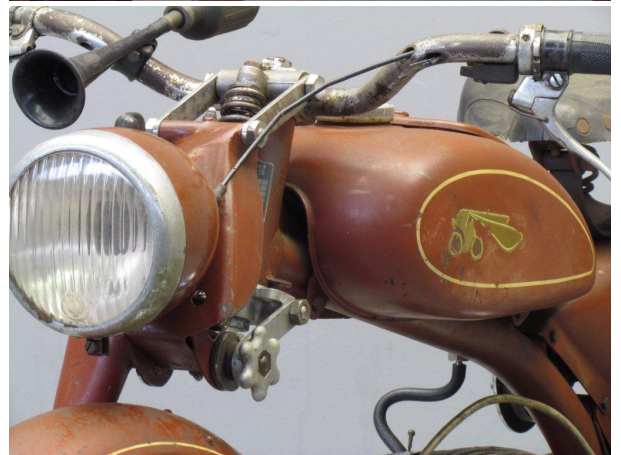

ANTIQUE MOTORCYCLES - ACCESSORIES AND RELATED ITEMS

IMME 1950 R100 98CC 1 CYL TS

SOLD

ANTIQUÉ MOTORCYCLES - ACCESSORIES AND RELATED ITEMS

PRODUCT DESCRIPTION

ANTIQUE MOTORCYCLES - ACCESSORIES AND RELATED ITEMS