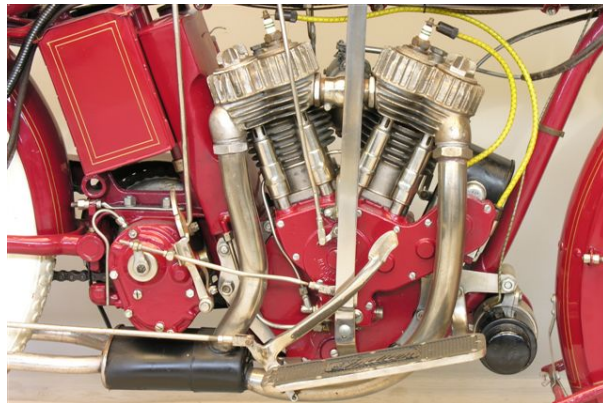

ANTIQUE MOTORCYCLES - ACCESSORIES AND RELATED ITEMS

INDIAN 1919 POWERPLUS 1000 CC 2 CYL SV

SOLD

ANTIQUÉ MOTORCYCLES - ACCESSORIES AND RELATED ITEMS

PRODUCT DESCRIPTION

ANTIQUE MOTORCYCLES - ACCESSORIES AND RELATED ITEMS