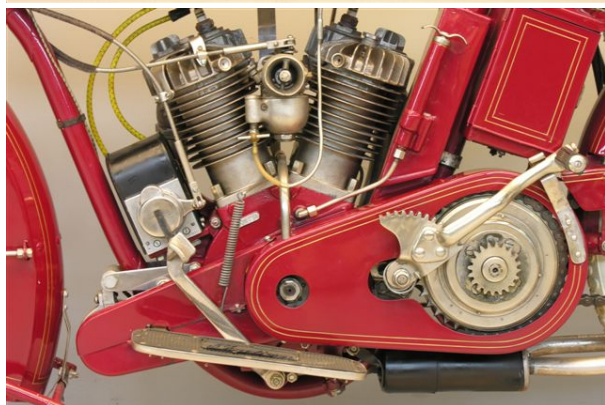

ANTIQUE MOTORCYCLES - ACCESSORIES AND RELATED ITEMS

INDIAN 1919 POWERPLUS 1000 CC 2 CYL SV

SOLD

ANTIQUÉ MOTORCYCLES - ACCESSORIES AND RELATED ITEMS

PRODUCT DESCRIPTION

ANTIQUE MOTORCYCLES - ACCESSORIES AND RELATED ITEMS