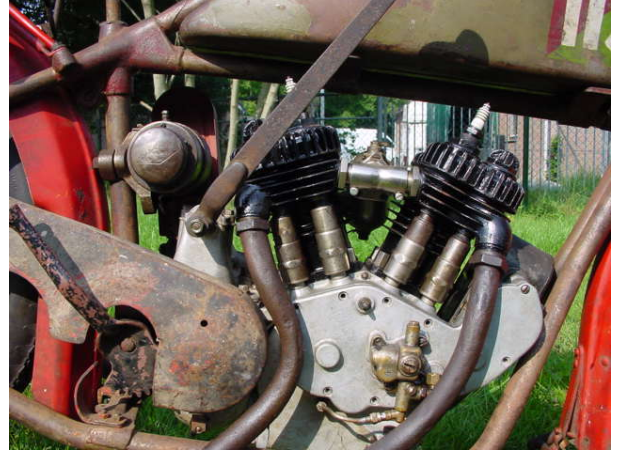

ANTIQUE MOTORCYCLES - ACCESSORIES AND RELATED ITEMS

INDIAN 1923 SCOUT 600 CC 2 CYL SV

**SOLD**

ANTIQUE MOTORCYCLES - ACCESSORIES AND RELATED ITEMS

## PRODUCT DESCRIPTION

**1923 Indian Scout 37ci 600cc Engine number 50V519.**

ANTIQUe MOTORCYCLES - ACCESSORIES AND RELATED ITEMS

ANTIQUE MOTORCYCLES - ACCESSORIES AND RELATED ITEMS