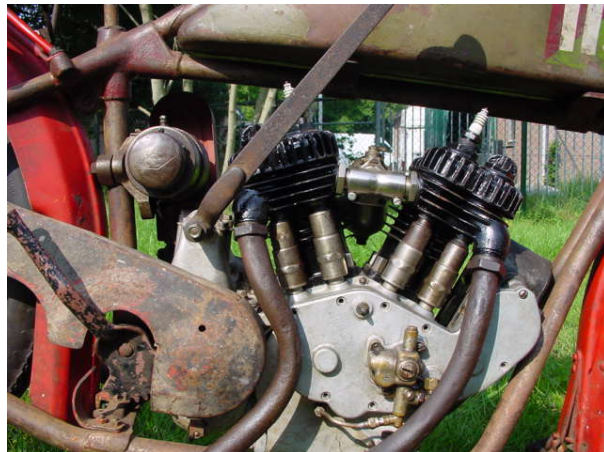

ANTIQUe MOTORCYCLES - ACCESSORIES AND RELATED ITEMS