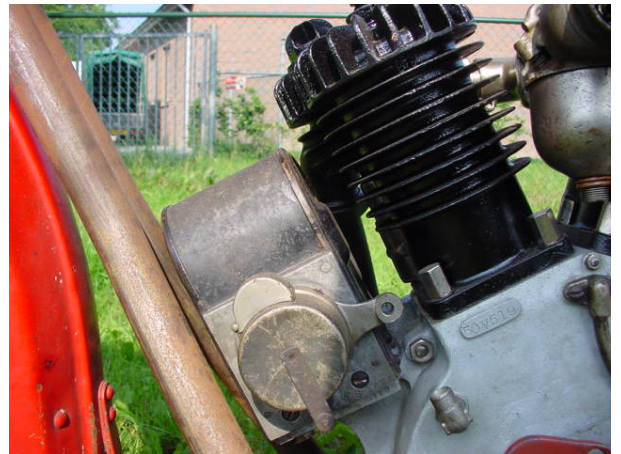

ANTIQUE MOTORCYCLES - ACCESSORIES AND RELATED ITEMS

INDIAN 1923 SCOUT 600 CC 2 CYL SV

**SOLD**

ANTIQUE MOTORCYCLES - ACCESSORIES AND RELATED ITEMS

## PRODUCT DESCRIPTION

**1923 Indian Scout 37ci 600cc Engine number 50V519.**

ANTIQUe MOTORCYCLES - ACCESSORIES AND RELATED ITEMS

ANTIQUE MOTORCYCLES - ACCESSORIES AND RELATED ITEMS