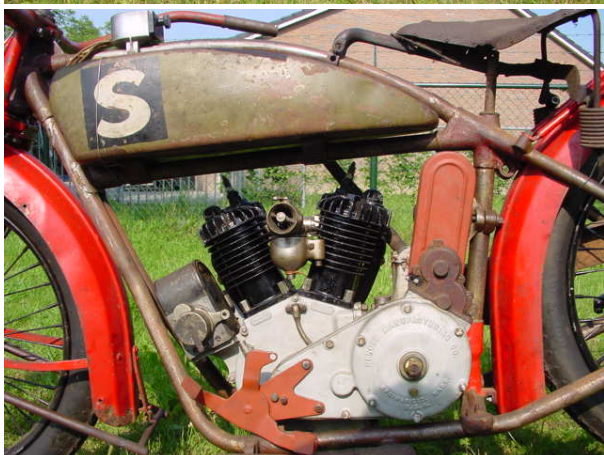

ANTIQUe MOTORCYCLES - ACCESSORIES AND RELATED ITEMS