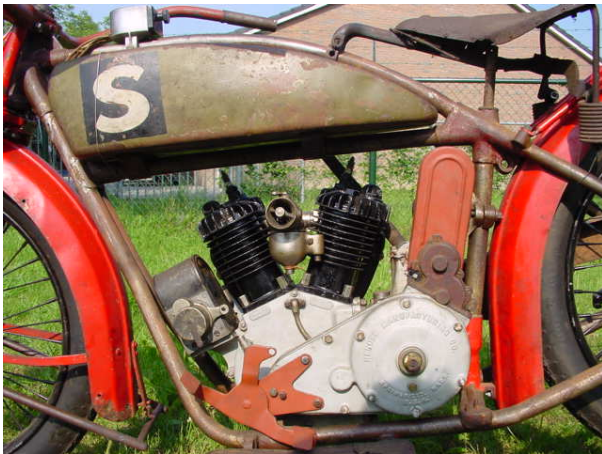

ANTIQUE MOTORCYCLES - ACCESSORIES AND RELATED ITEMS

INDIAN 1923 SCOUT 600 CC 2 CYL SV

**SOLD**

ANTIQUE MOTORCYCLES - ACCESSORIES AND RELATED ITEMS

## PRODUCT DESCRIPTION

**1923 Indian Scout 37ci 600cc Engine number 50V519.**

ANTIQUe MOTORCYCLES - ACCESSORIES AND RELATED ITEMS

ANTIQUE MOTORCYCLES - ACCESSORIES AND RELATED ITEMS