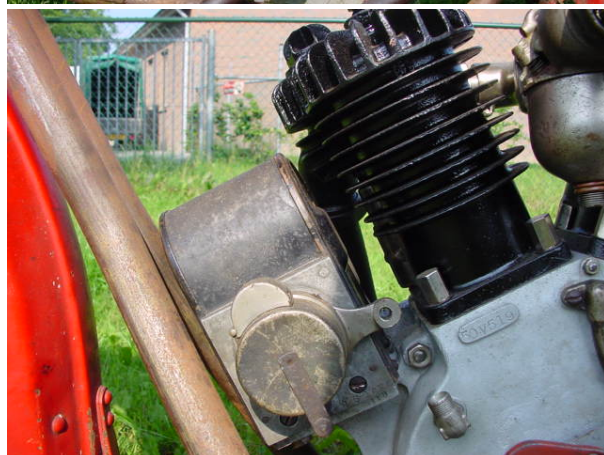

ANTIQUe MOTORCYCLES - ACCESSORIES AND RELATED ITEMS