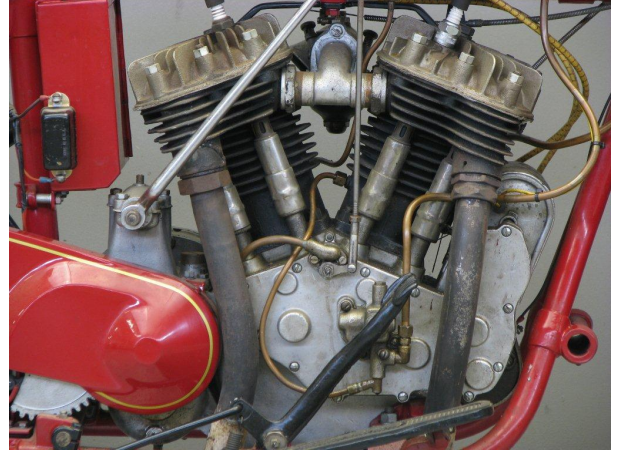

ANTIQUE MOTORCYCLES - ACCESSORIES AND RELATED ITEMS

INDIAN 1926 BIG CHIEF 1200 CC 2 CYL SV

SOLD

ANTIQUÉ MOTORCYCLES - ACCESSORIES AND RELATED ITEMS

PRODUCT DESCRIPTION

ANTIQUe MOTORCYCLES - ACCESSORIES AND RELATED ITEMS