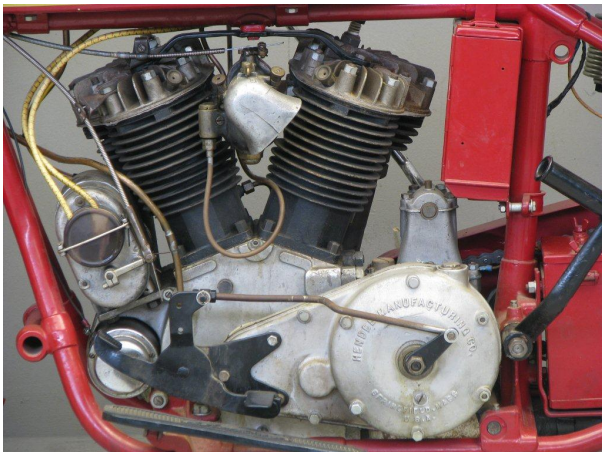

ANTIQUE MOTORCYCLES - ACCESSORIES AND RELATED ITEMS

INDIAN 1926 BIG CHIEF 1200 CC 2 CYL SV

SOLD

ANTIQUÉ MOTORCYCLES - ACCESSORIES AND RELATED ITEMS

PRODUCT DESCRIPTION

ANTIQUe MOTORCYCLES - ACCESSORIES AND RELATED ITEMS