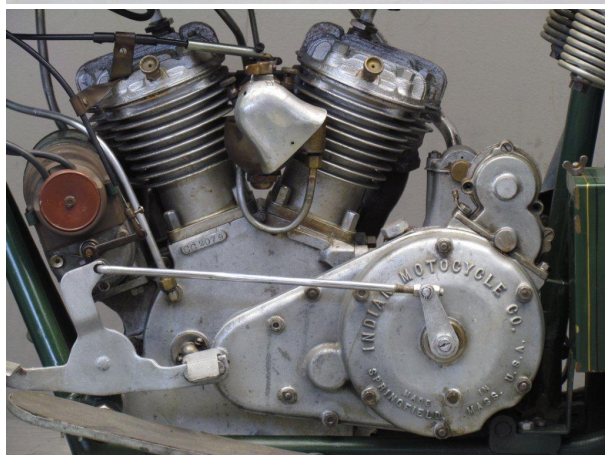

ANTIQUE MOTORCYCLES - ACCESSORIES AND RELATED ITEMS

INDIAN 1928 SCOUT 600CC 2 CYL SV

SOLD

ANTIQUE MOTORCYCLES - ACCESSORIES AND RELATED ITEMS

PRODUCT DESCRIPTION

ANTIQUE MOTORCYCLES - ACCESSORIES AND RELATED ITEMS

ANTIQUE MOTORCYCLES - ACCESSORIES AND RELATED ITEMS