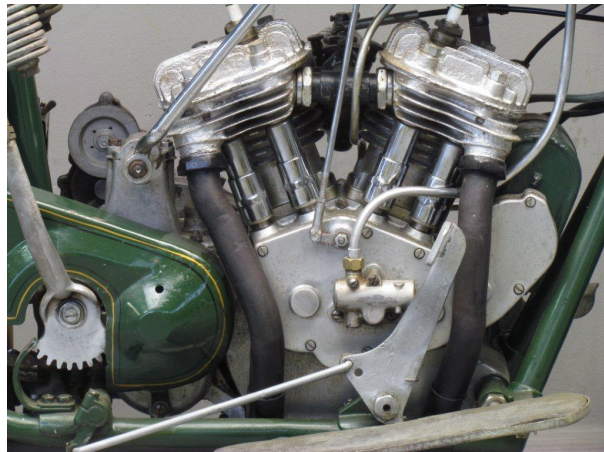

ANTIQUE MOTORCYCLES - ACCESSORIES AND RELATED ITEMS

INDIAN 1928 SCOUT 600CC 2 CYL SV

SOLD

ANTIQUE MOTORCYCLES - ACCESSORIES AND RELATED ITEMS

PRODUCT DESCRIPTION

ANTIQUE MOTORCYCLES - ACCESSORIES AND RELATED ITEMS