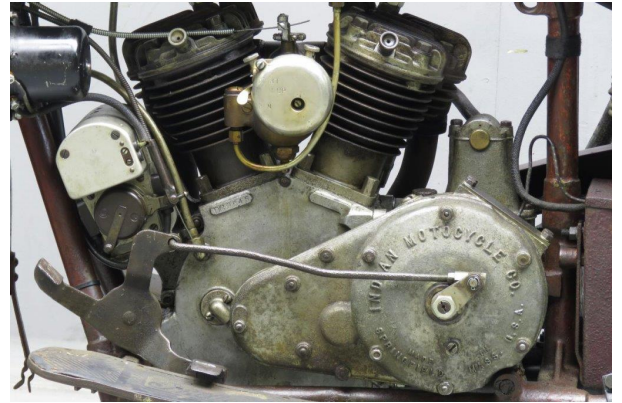

ANTIQUE MOTORCYCLES - ACCESSORIES AND RELATED ITEMS

INDIAN 1929 101 SCOUT 600CC 2 CYL SV 2512

SOLD

ANTIQUÉ MOTORCYCLES - ACCESSORIES AND RELATED ITEMS

PRODUCT DESCRIPTION

ANTIQUE MOTORCYCLES - ACCESSORIES AND RELATED ITEMS