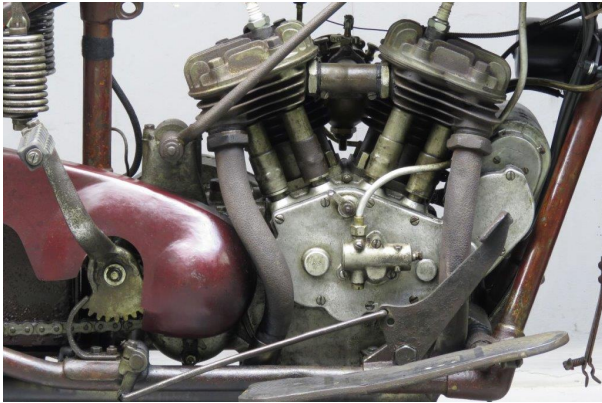

ANTIQUE MOTORCYCLES - ACCESSORIES AND RELATED ITEMS

INDIAN 1929 101 SCOUT 600CC 2 CYL SV 2512

SOLD

ANTIQUÉ MOTORCYCLES - ACCESSORIES AND RELATED ITEMS

PRODUCT DESCRIPTION

ANTIQUE MOTORCYCLES - ACCESSORIES AND RELATED ITEMS