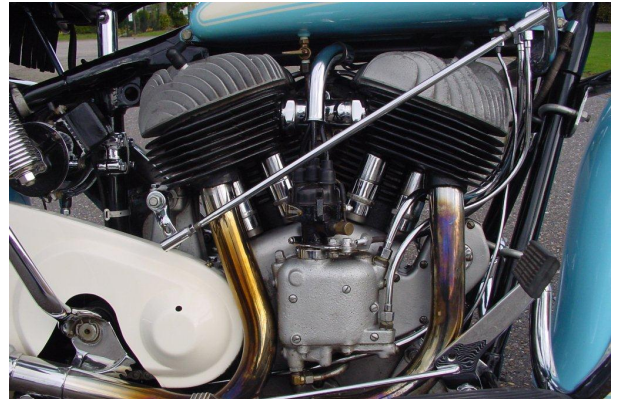

ANTIQUe MOTORCYCLES - ACCESSORIES AND RELATED ITEMS