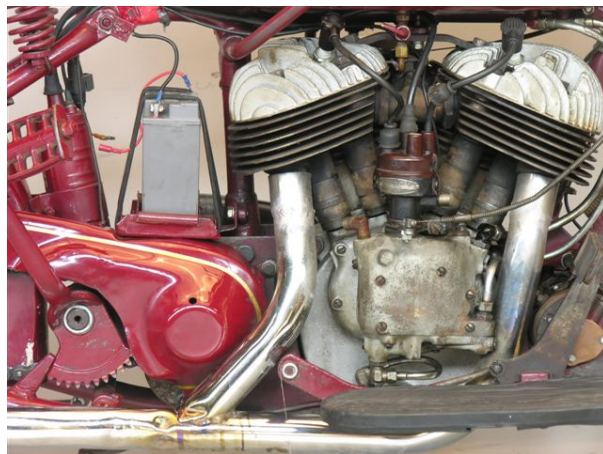

ANTIQUE MOTORCYCLES - ACCESSORIES AND RELATED ITEMS

INDIAN 1941 741 500 CC 2 CYL SV

SOLD

ANTIQUÉ MOTORCYCLES - ACCESSORIES AND RELATED ITEMS

PRODUCT DESCRIPTION

ANTIQUe MOTORCYCLES - ACCESSORIES AND RELATED ITEMS