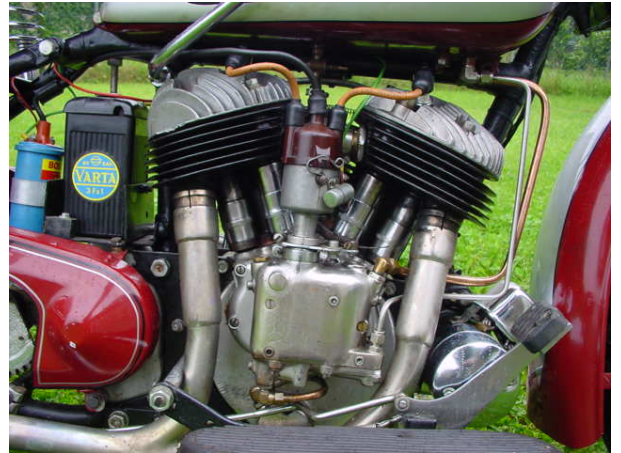

ANTIQUE MOTORCYCLES - ACCESSORIES AND RELATED ITEMS

INDIAN 1941 741 500 CC 2 CYL SV

SOLD

ANTIQUÉ MOTORCYCLES - ACCESSORIES AND RELATED ITEMS

PRODUCT DESCRIPTION

ANTIQUe MOTORCYCLES - ACCESSORIES AND RELATED ITEMS