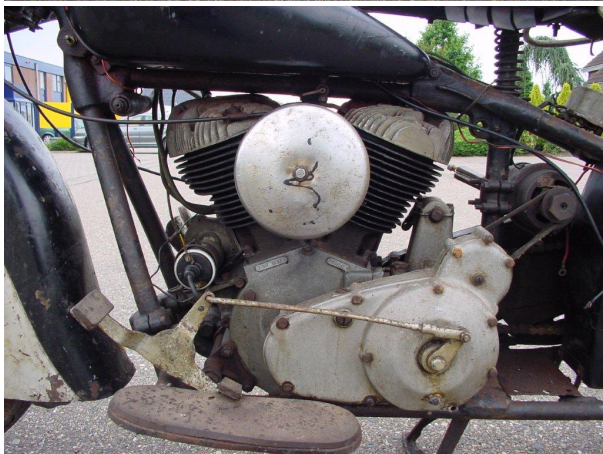

ANTIQUE MOTORCYCLES - ACCESSORIES AND RELATED ITEMS

INDIAN 1946 CHIEF 1200 CC 2 CYL SV

SOLD

ANTIQUÉ MOTORCYCLES - ACCESSORIES AND RELATED ITEMS

PRODUCT DESCRIPTION

ANTIQUe MOTORCYCLES - ACCESSORIES AND RELATED ITEMS