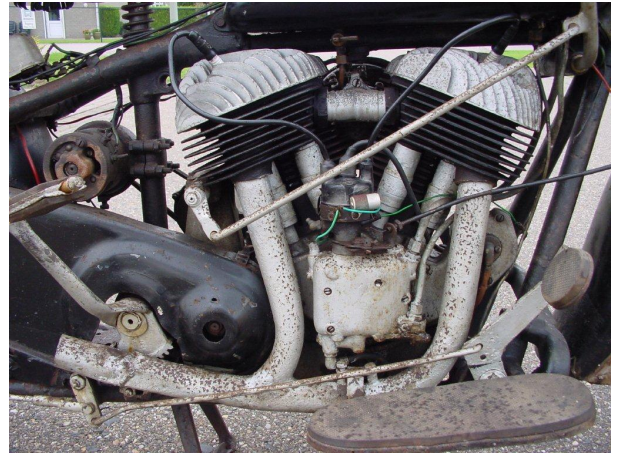

ANTIQUE MOTORCYCLES - ACCESSORIES AND RELATED ITEMS

INDIAN 1946 CHIEF 1200 CC 2 CYL SV

SOLD

ANTIQUÉ MOTORCYCLES - ACCESSORIES AND RELATED ITEMS

PRODUCT DESCRIPTION

ANTIQUe MOTORCYCLES - ACCESSORIES AND RELATED ITEMS