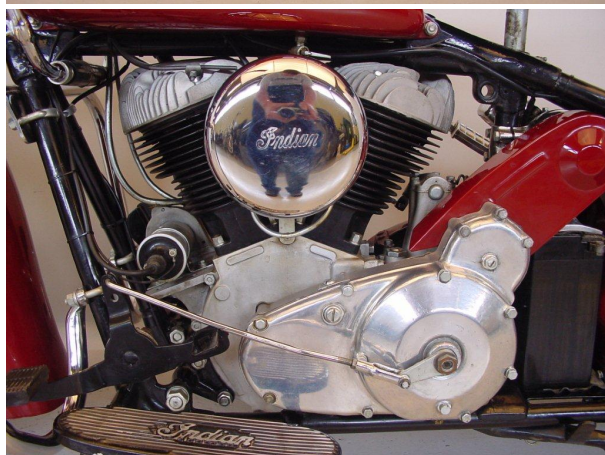

ANTIQUe MOTORCYCLES - ACCESSORIES AND RELATED ITEMS