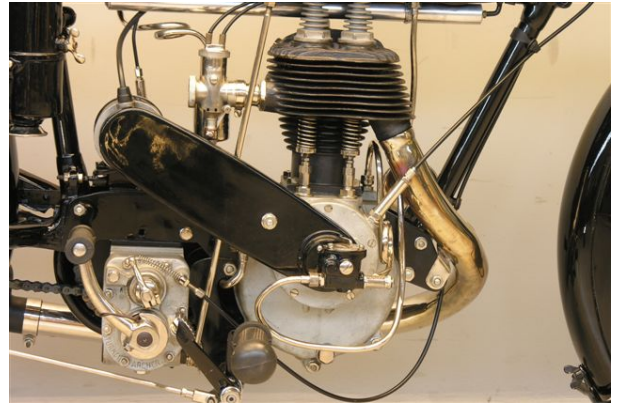

ANTIQUE MOTORCYCLES - ACCESSORIES AND RELATED ITEMS

MATCHLESS 1926 MODEL L4 350 CC 1 CYL SV

SOLD

ANTIQUÉ MOTORCYCLES - ACCESSORIES AND RELATED ITEMS

PRODUCT DESCRIPTION

ANTIQUE MOTORCYCLES - ACCESSORIES AND RELATED ITEMS