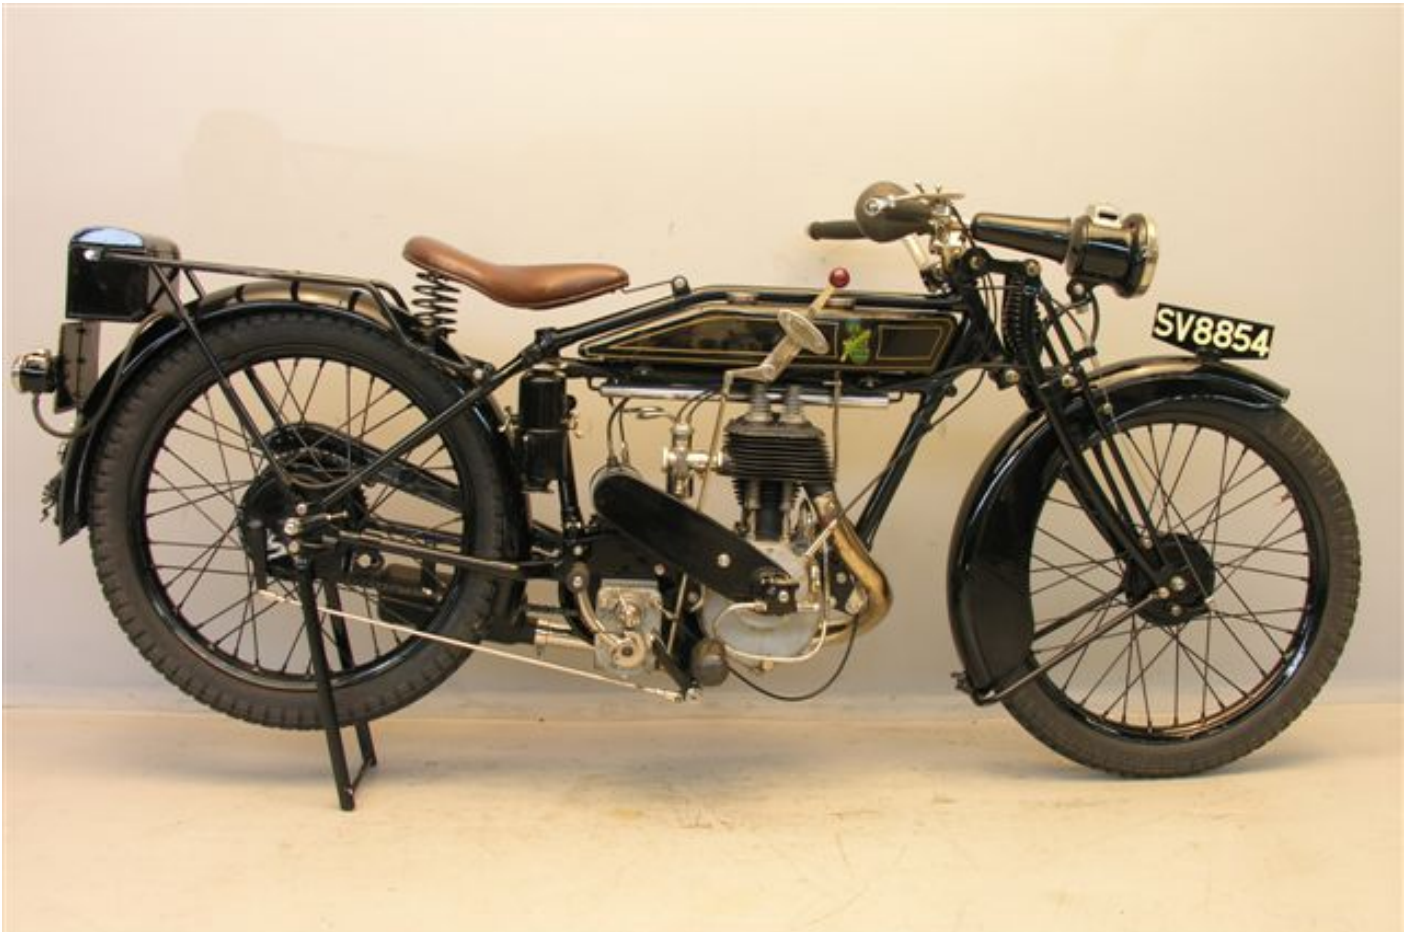

ANTIQUE MOTORCYCLES - ACCESSORIES AND RELATED ITEMS

MATCHLESS 1926 MODEL L4 350 CC 1 CYL SV

SOLD

ANTIQUÉ MOTORCYCLES - ACCESSORIES AND RELATED ITEMS

PRODUCT DESCRIPTION

ANTIQUE MOTORCYCLES - ACCESSORIES AND RELATED ITEMS

ANTIQUE MOTORCYCLES - ACCESSORIES AND RELATED ITEMS