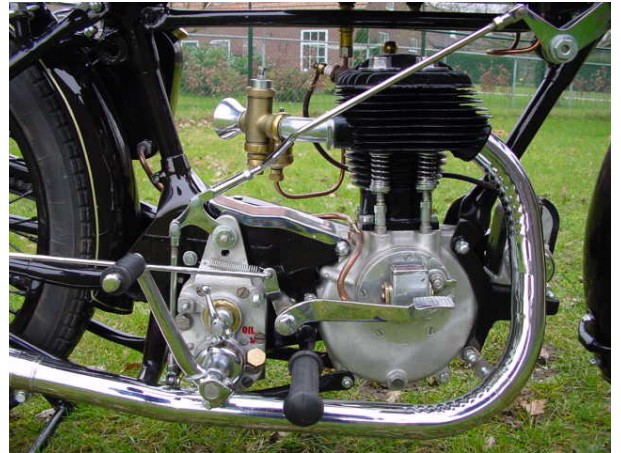

ANTIQUe MOTORCYCLES - ACCESSORIES AND RELATED ITEMS