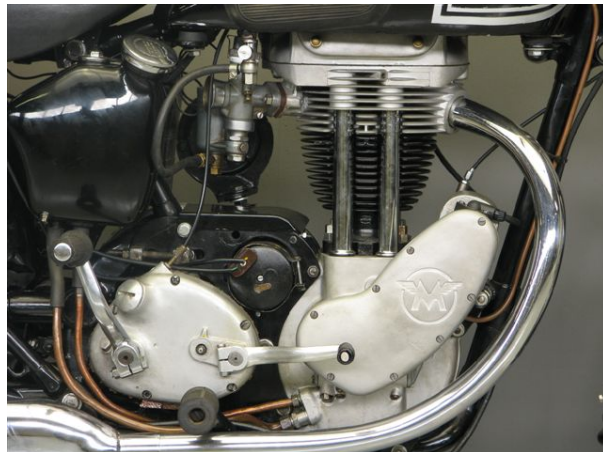

ANTIQUE MOTORCYCLES - ACCESSORIES AND RELATED ITEMS

MATCHLESS 1954 G3LS 350 CC 1 CYL OHV

SOLD

ANTIQUÉ MOTORCYCLES - ACCESSORIES AND RELATED ITEMS

PRODUCT DESCRIPTION

ANTIQUE MOTORCYCLES - ACCESSORIES AND RELATED ITEMS