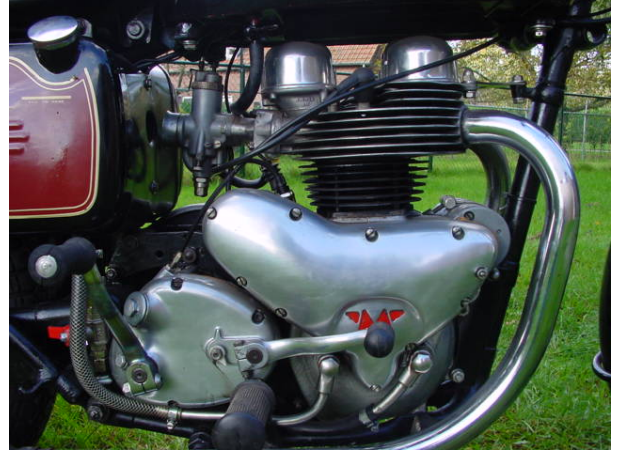

ANTIQUE MOTORCYCLES - ACCESSORIES AND RELATED ITEMS

MATCHLESS 1955 TWIN 500 CC 2 CYL OHV

SOLD

ANTIQUÉ MOTORCYCLES - ACCESSORIES AND RELATED ITEMS

PRODUCT DESCRIPTION

ANTIQUe MOTORCYCLES - ACCESSORIES AND RELATED ITEMS