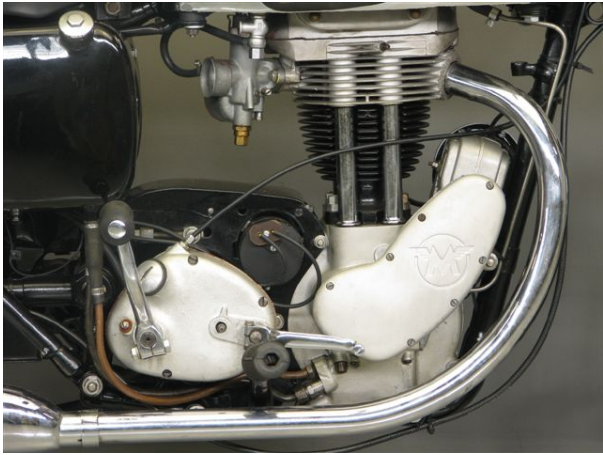

ANTIQUE MOTORCYCLES - ACCESSORIES AND RELATED ITEMS

MATCHLESS 1956 350 CC 1 CYL OHV

SOLD

ANTIQUÉ MOTORCYCLES - ACCESSORIES AND RELATED ITEMS

PRODUCT DESCRIPTION

ANTIQUe MOTORCYCLES - ACCESSORIES AND RELATED ITEMS