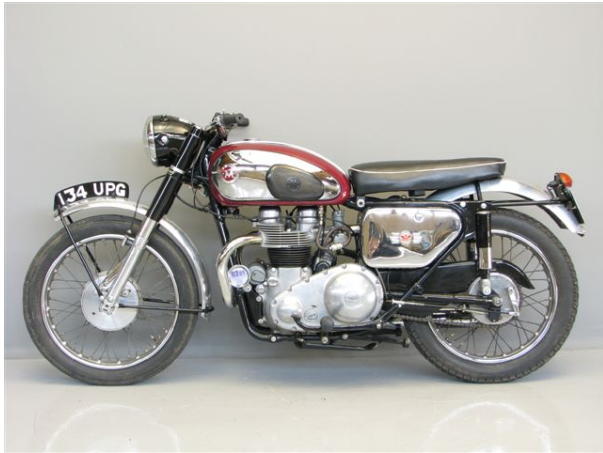

ANTIQUE MOTORCYCLES - ACCESSORIES AND RELATED ITEMS

MATCHLESS 1961 CSR 650 CC 2 CYL OHV

SOLD

ANTIQUÉ MOTORCYCLES - ACCESSORIES AND RELATED ITEMS

PRODUCT DESCRIPTION

ANTIQUE MOTORCYCLES - ACCESSORIES AND RELATED ITEMS