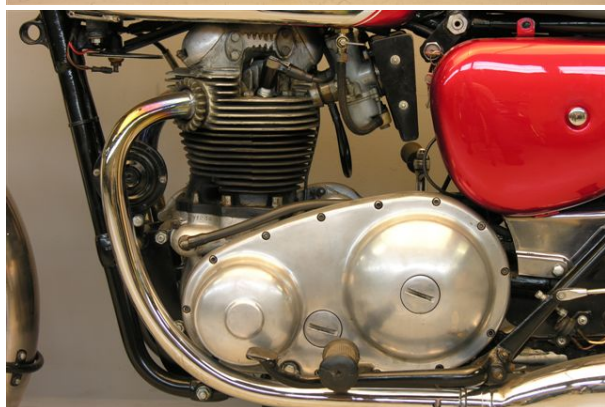

ANTIQUE MOTORCYCLES - ACCESSORIES AND RELATED ITEMS