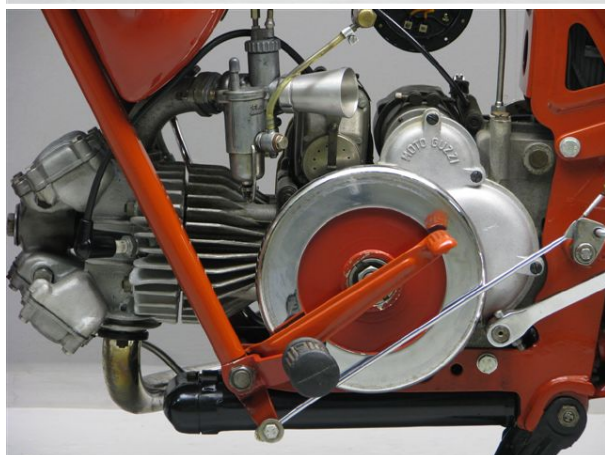

ANTIQUe MOTORCYCLES - ACCESSORIES AND RELATED ITEMS