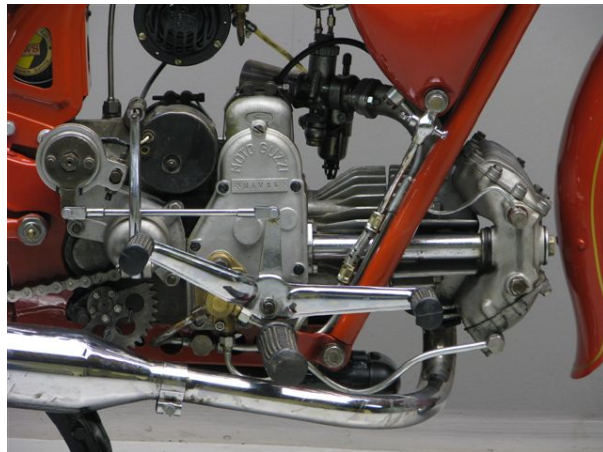

ANTIQUe MOTORCYCLES - ACCESSORIES AND RELATED ITEMS