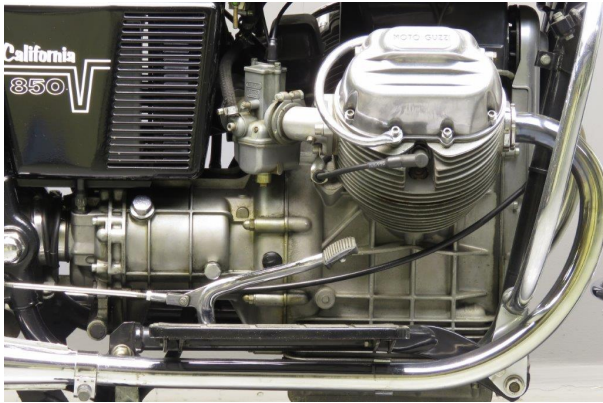

ANTIQUE MOTORCYCLES - ACCESSORIES AND RELATED ITEMS