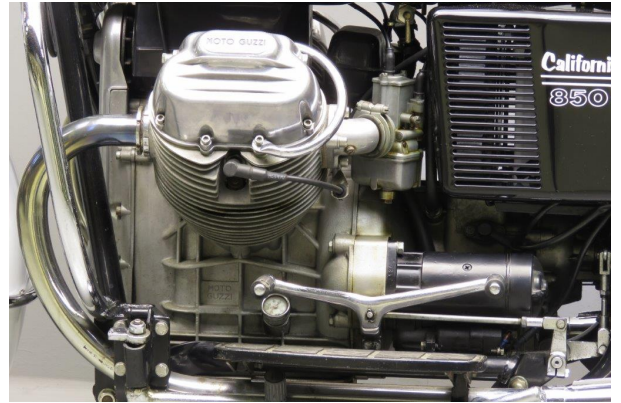

ANTIQUE MOTORCYCLES - ACCESSORIES AND RELATED ITEMS