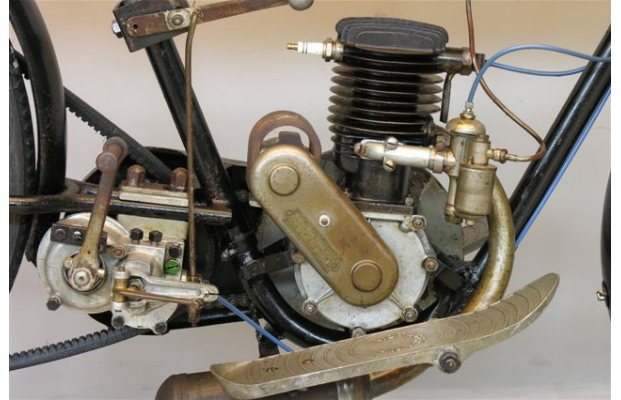

ANTIQUE MOTORCYCLES - ACCESSORIES AND RELATED ITEMS

MOTO RHONY X 1924 MODEL A 185 CC 1 CYL TS

SOLD

ANTIQUÉ MOTORCYCLES - ACCESSORIES AND RELATED ITEMS

PRODUCT DESCRIPTION

ANTIQUE MOTORCYCLES - ACCESSORIES AND RELATED ITEMS