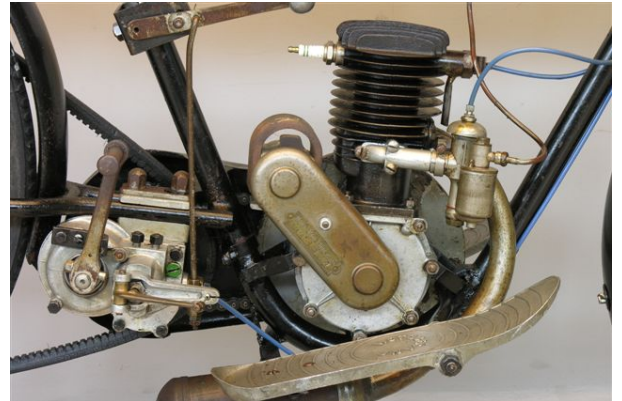

ANTIQUE MOTORCYCLES - ACCESSORIES AND RELATED ITEMS

MOTO RHONY X 1924 MODEL A 185 CC 1 CYL TS

SOLD

ANTIQUÉ MOTORCYCLES - ACCESSORIES AND RELATED ITEMS

PRODUCT DESCRIPTION

ANTIQUe MOTORCYCLES - ACCESSORIES AND RELATED ITEMS

ANTIQUE MOTORCYCLES - ACCESSORIES AND RELATED ITEMS