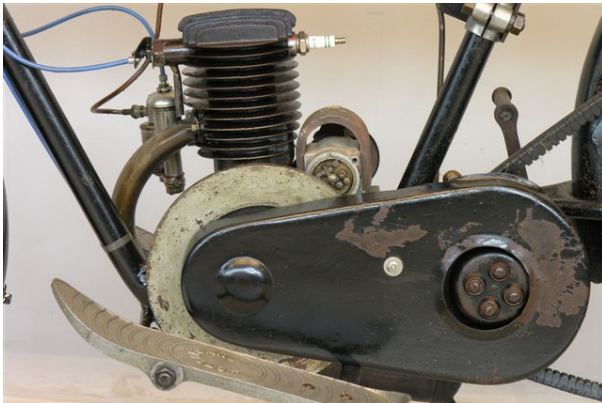

ANTIQUE MOTORCYCLES - ACCESSORIES AND RELATED ITEMS

MOTO RHONY X 1924 MODEL A 185 CC 1 CYL TS

SOLD

ANTIQUÉ MOTORCYCLES - ACCESSORIES AND RELATED ITEMS

PRODUCT DESCRIPTION

ANTIQUE MOTORCYCLES - ACCESSORIES AND RELATED ITEMS

ANTIQUE MOTORCYCLES - ACCESSORIES AND RELATED ITEMS