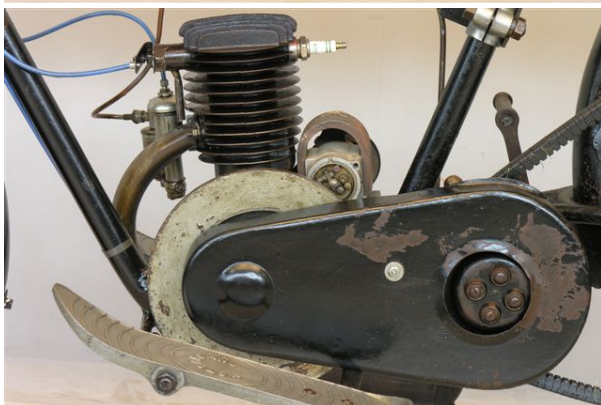

ANTIQUE MOTORCYCLES - ACCESSORIES AND RELATED ITEMS

MOTO RHONY X 1924 MODEL A 185 CC 1 CYL TS

SOLD

ANTIQUÉ MOTORCYCLES - ACCESSORIES AND RELATED ITEMS

PRODUCT DESCRIPTION

ANTIQUe MOTORCYCLES - ACCESSORIES AND RELATED ITEMS

ANTIQUE MOTORCYCLES - ACCESSORIES AND RELATED ITEMS