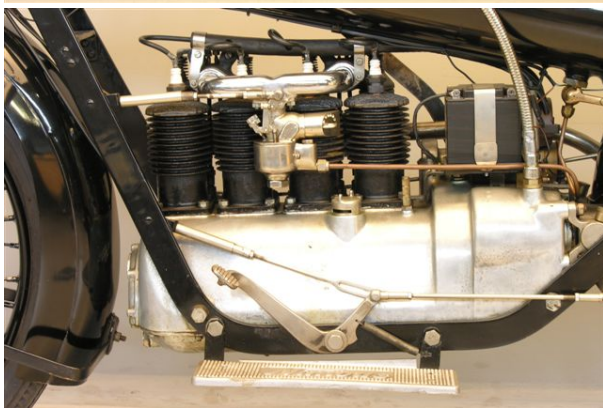

ANTIQUE MOTORCYCLES - ACCESSORIES AND RELATED ITEMS

NIMBUS 1922 746 CC 4 CYL IOE

SOLD

ANTIQUÉ MOTORCYCLES - ACCESSORIES AND RELATED ITEMS

PRODUCT DESCRIPTION

ANTIQUe MOTORCYCLES - ACCESSORIES AND RELATED ITEMS