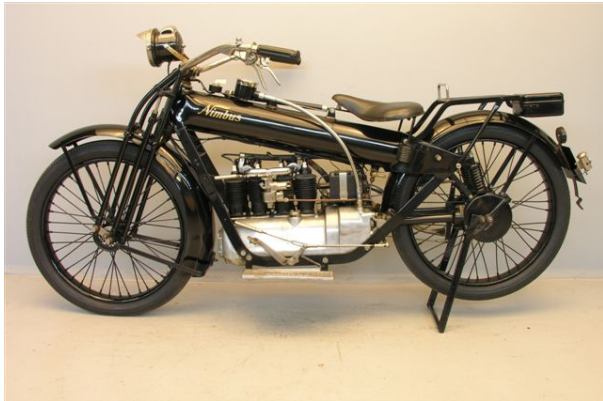

ANTIQUE MOTORCYCLES - ACCESSORIES AND RELATED ITEMS

NIMBUS 1922 746 CC 4 CYL IOE

SOLD

ANTIQUÉ MOTORCYCLES - ACCESSORIES AND RELATED ITEMS

PRODUCT DESCRIPTION

ANTIQUe MOTORCYCLES - ACCESSORIES AND RELATED ITEMS

ANTIQUE MOTORCYCLES - ACCESSORIES AND RELATED ITEMS