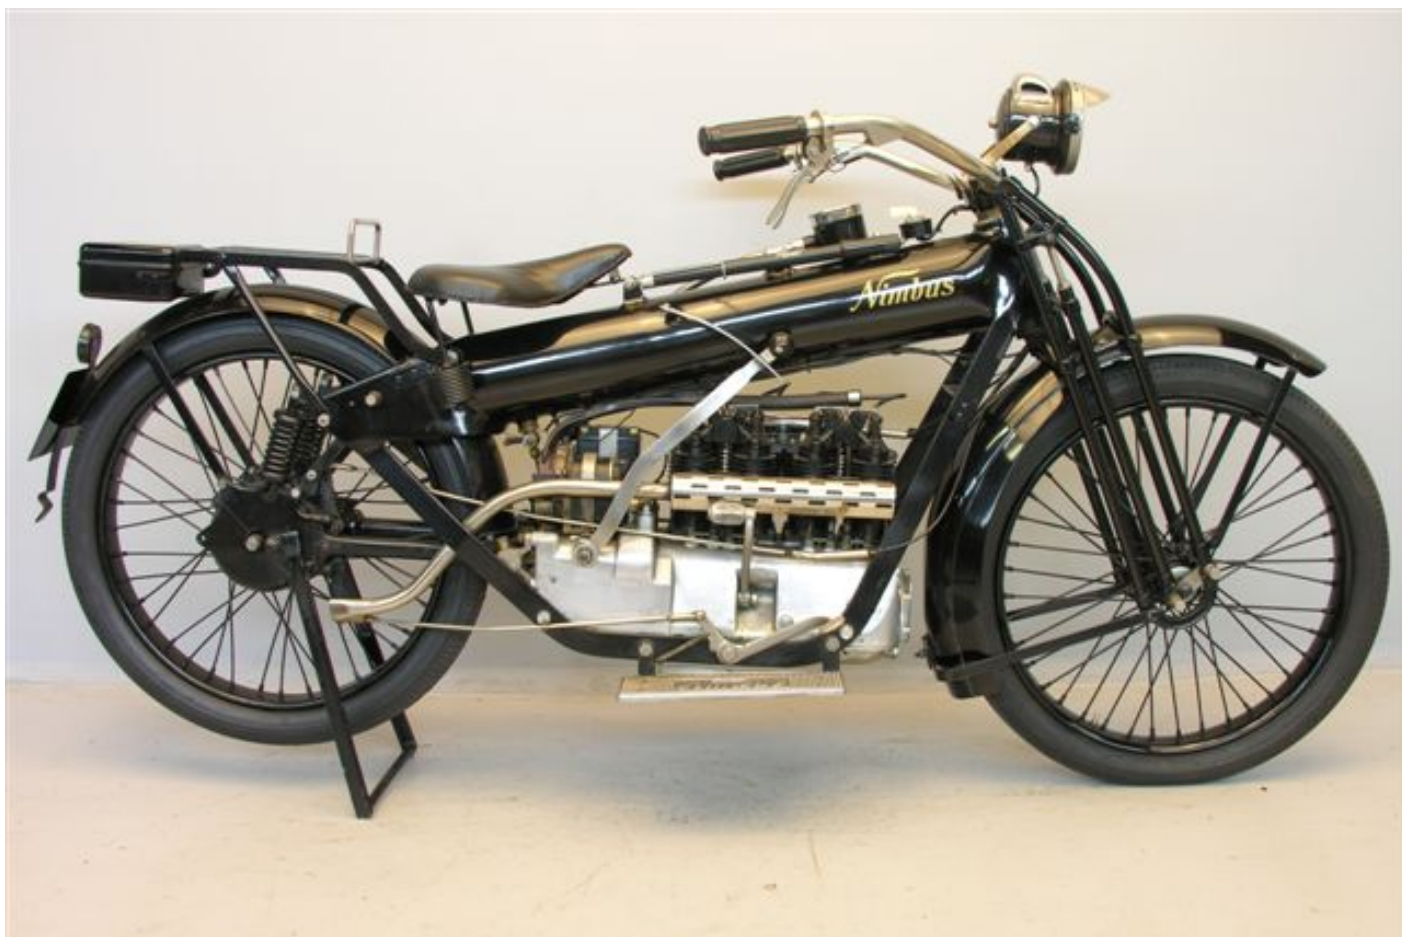

ANTIQUE MOTORCYCLES - ACCESSORIES AND RELATED ITEMS

NIMBUS 1922 746 CC 4 CYL IOE

SOLD

ANTIQUÉ MOTORCYCLES - ACCESSORIES AND RELATED ITEMS

PRODUCT DESCRIPTION

ANTIQUe MOTORCYCLES - ACCESSORIES AND RELATED ITEMS

ANTIQUE MOTORCYCLES - ACCESSORIES AND RELATED ITEMS