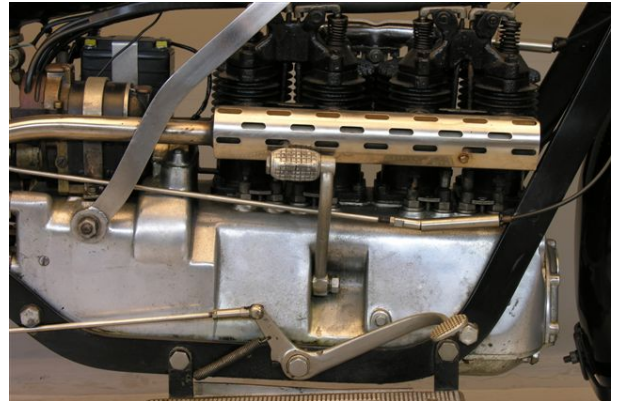

ANTIQUE MOTORCYCLES - ACCESSORIES AND RELATED ITEMS

NIMBUS 1922 746 CC 4 CYL IOE

SOLD

ANTIQUÉ MOTORCYCLES - ACCESSORIES AND RELATED ITEMS

PRODUCT DESCRIPTION

ANTIQUe MOTORCYCLES - ACCESSORIES AND RELATED ITEMS