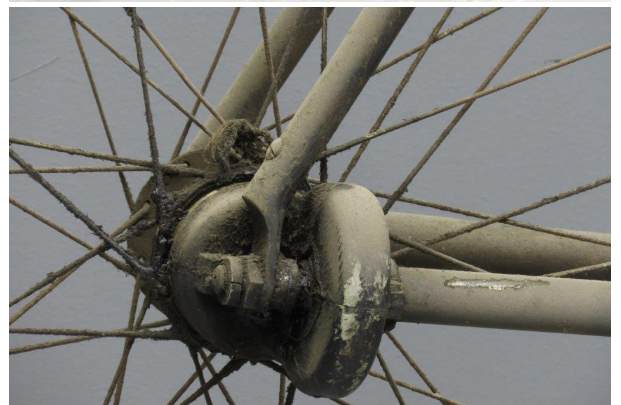

ANTIQUE MOTORCYCLES - ACCESSORIES AND RELATED ITEMS

NONOTUCK BICYCLE CA 1900 2011

SOLD

ANTIQUE MOTORCYCLES - ACCESSORIES AND RELATED ITEMS

PRODUCT DESCRIPTION

Nonotuck ca. 1900 shaft drive bicycle .

Nonotuck bicycles were produced by the Hampshire Cycle Manufacturing Company in Northampton, Massachusetts.

This early model is fitted with wooden rims and triangular cross section cranks. There's shaft drive to the rear wheel and the machine comes in good unrestored condition.

ANTIQUE MOTORCYCLES - ACCESSORIES AND RELATED ITEMS