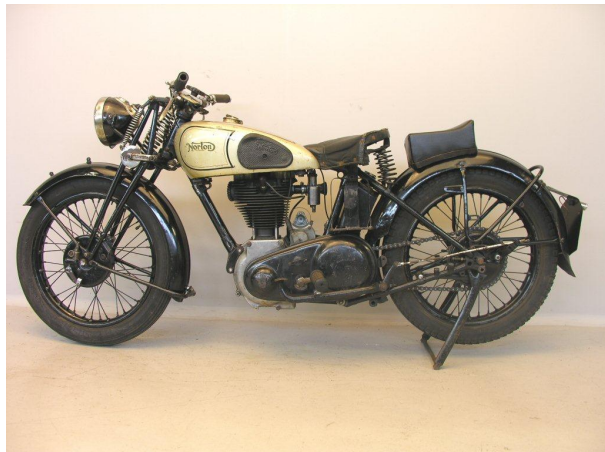

ANTIQUE MOTORCYCLES - ACCESSORIES AND RELATED ITEMS

NORTON 1938 MODEL 18 500CC 1 CYL OHV

SOLD

ANTIQUE MOTORCYCLES - ACCESSORIES AND RELATED ITEMS

PRODUCT DESCRIPTION

ANTIQUe MOTORCYCLES - ACCESSORIES AND RELATED ITEMS

ANTIQUE MOTORCYCLES - ACCESSORIES AND RELATED ITEMS