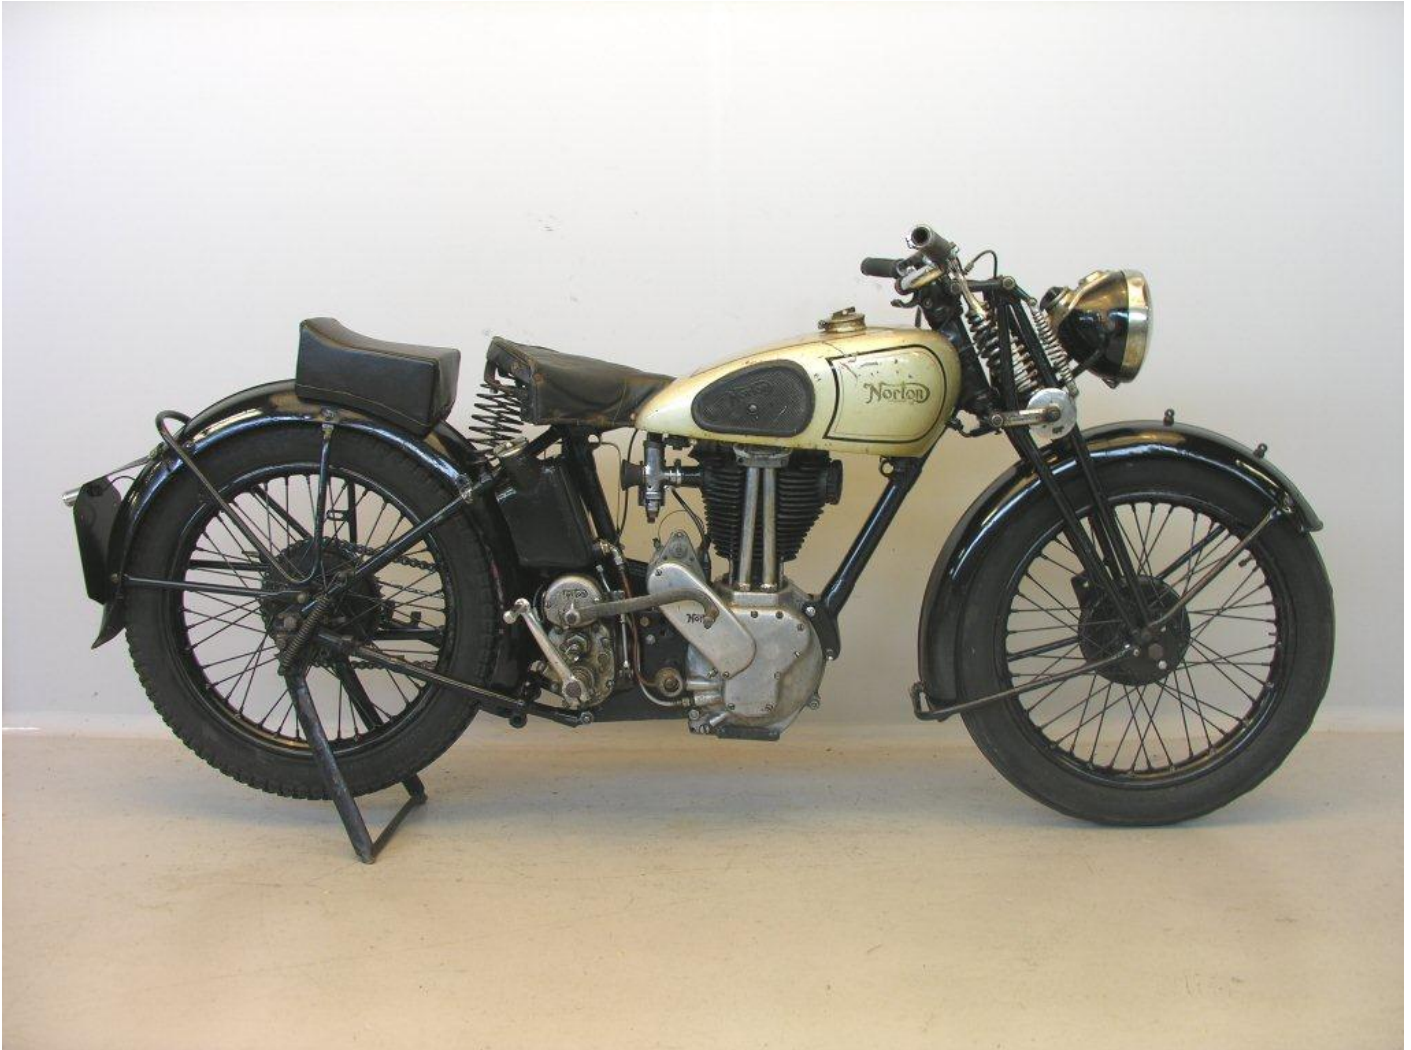

ANTIQUE MOTORCYCLES - ACCESSORIES AND RELATED ITEMS

NORTON 1938 MODEL 18 500CC 1 CYL OHV

SOLD

ANTIQUE MOTORCYCLES - ACCESSORIES AND RELATED ITEMS

PRODUCT DESCRIPTION

ANTIQUe MOTORCYCLES - ACCESSORIES AND RELATED ITEMS

ANTIQUE MOTORCYCLES - ACCESSORIES AND RELATED ITEMS