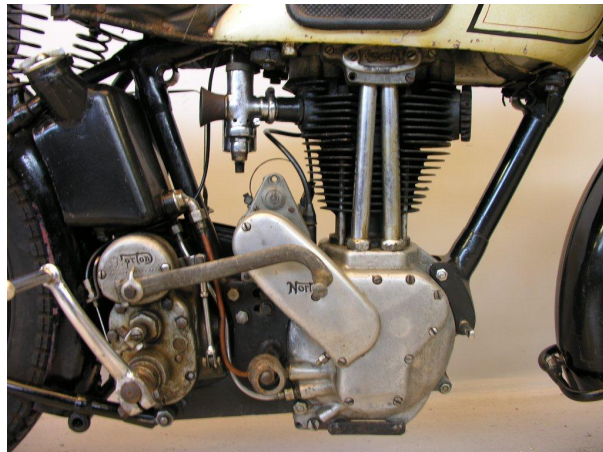

ANTIQUE MOTORCYCLES - ACCESSORIES AND RELATED ITEMS

NORTON 1938 MODEL 18 500CC 1 CYL OHV

SOLD

ANTIQUE MOTORCYCLES - ACCESSORIES AND RELATED ITEMS

PRODUCT DESCRIPTION

ANTIQUe MOTORCYCLES - ACCESSORIES AND RELATED ITEMS