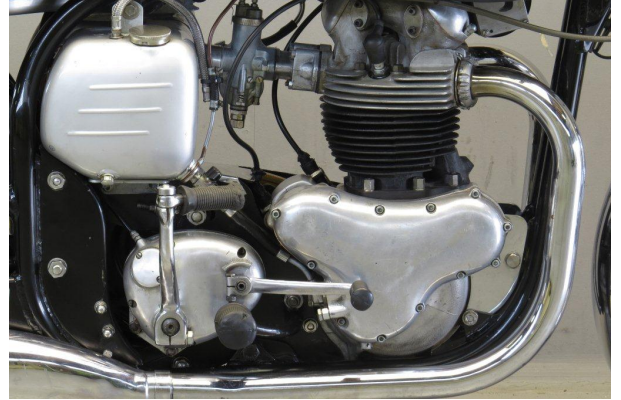

ANTIQUE MOTORCYCLES - ACCESSORIES AND RELATED ITEMS