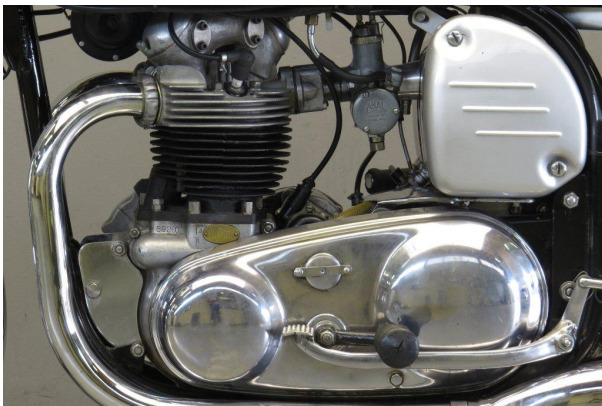

ANTIQUE MOTORCYCLES - ACCESSORIES AND RELATED ITEMS