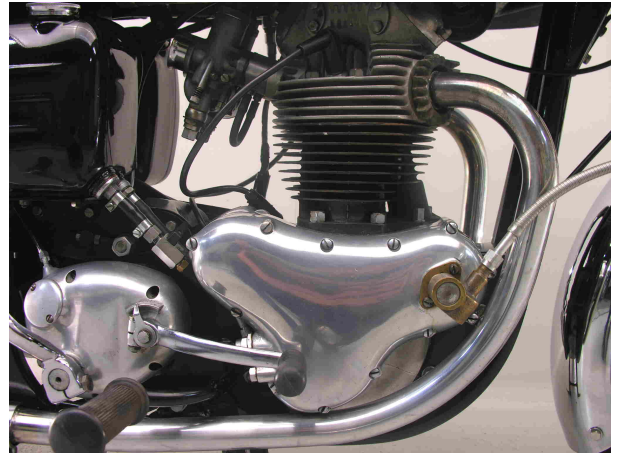

ANTIQUE MOTORCYCLES - ACCESSORIES AND RELATED ITEMS

NORTON 1970 COMMANDO FASTBACK 750 CC 2 CYL OHV

SOLD

ANTIQUÉ MOTORCYCLES - ACCESSORIES AND RELATED ITEMS

PRODUCT DESCRIPTION

ANTIQUe MOTORCYCLES - ACCESSORIES AND RELATED ITEMS