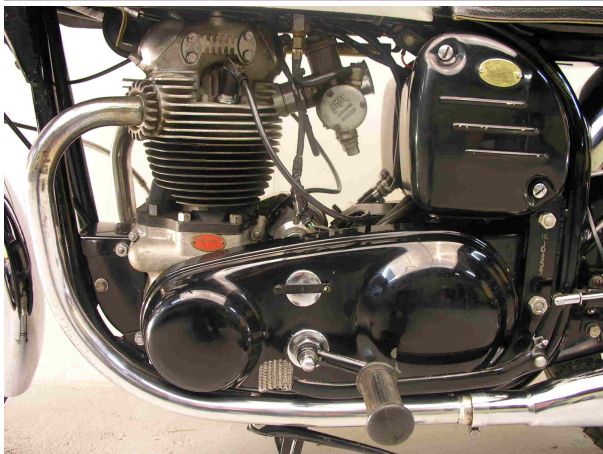

ANTIQUE MOTORCYCLES - ACCESSORIES AND RELATED ITEMS

NORTON 1970 COMMANDO FASTBACK 750 CC 2 CYL OHV

SOLD

ANTIQUÉ MOTORCYCLES - ACCESSORIES AND RELATED ITEMS

PRODUCT DESCRIPTION

ANTIQUe MOTORCYCLES - ACCESSORIES AND RELATED ITEMS