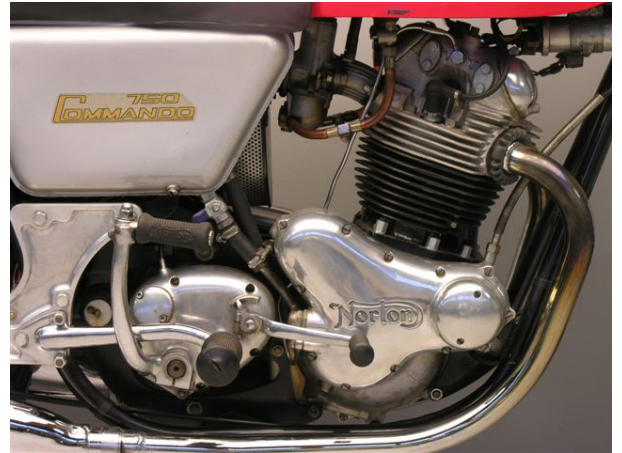

ANTIQUE MOTORCYCLES - ACCESSORIES AND RELATED ITEMS

NORTON 1970 COMMANDO FASTBACK 750 CC 2 CYL OHV

SOLD

ANTIQUE MOTORCYCLES - ACCESSORIES AND RELATED ITEMS

PRODUCT DESCRIPTION

ANTIQUÉ MOTORCYCLES - ACCESSORIES AND RELATED ITEMS