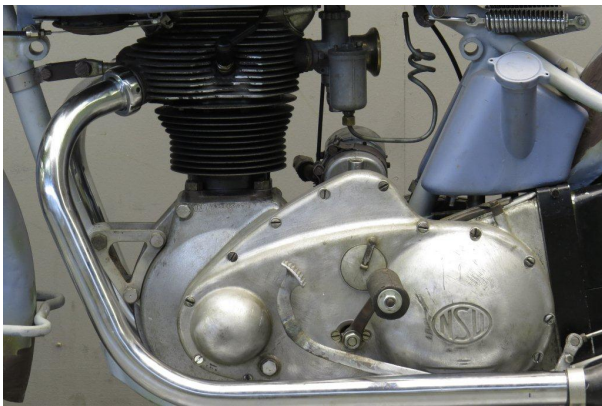

ANTIQUE MOTORCYCLES - ACCESSORIES AND RELATED ITEMS

NSU 1939 601 OSL 600CC 1 CYL OHV

SOLD

ANTIQUÉ MOTORCYCLES - ACCESSORIES AND RELATED ITEMS

PRODUCT DESCRIPTION

ANTIQUE MOTORCYCLES - ACCESSORIES AND RELATED ITEMS