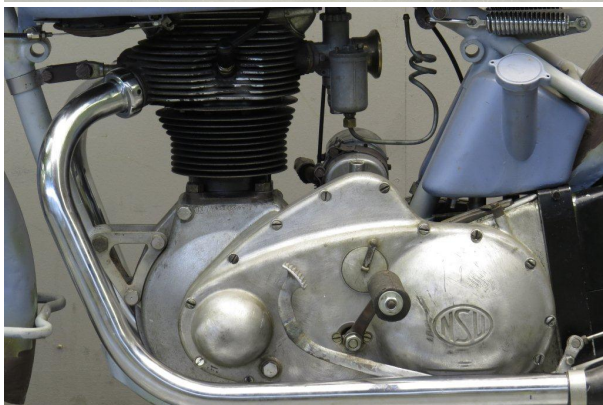

ANTIQUE MOTORCYCLES - ACCESSORIES AND RELATED ITEMS

NSU 1939 601 OSL 600CC 1 CYL OHV

SOLD

ANTIQUÉ MOTORCYCLES - ACCESSORIES AND RELATED ITEMS

PRODUCT DESCRIPTION

ANTIQUE MOTORCYCLES - ACCESSORIES AND RELATED ITEMS