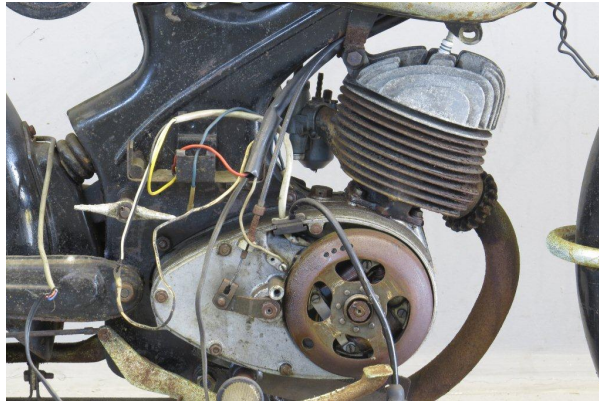

ANTIQUE MOTORCYCLES - ACCESSORIES AND RELATED ITEMS

NSU 1956 FOX 125CC 1 CYL TS

SOLD

ANTIQUÉ MOTORCYCLES - ACCESSORIES AND RELATED ITEMS

PRODUCT DESCRIPTION

ANTIQUE MOTORCYCLES - ACCESSORIES AND RELATED ITEMS