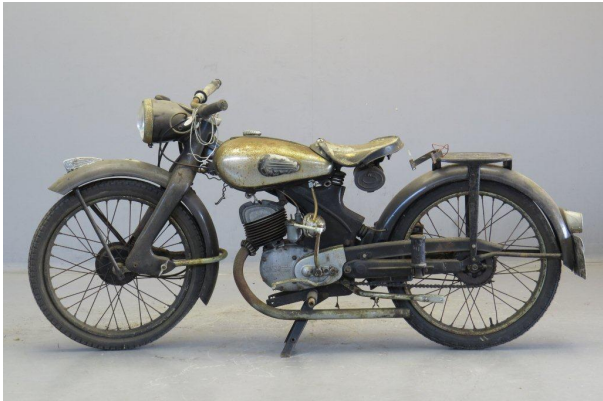

ANTIQUE MOTORCYCLES - ACCESSORIES AND RELATED ITEMS

NSU 1956 FOX 125CC 1 CYL TS

SOLD

ANTIQUÉ MOTORCYCLES - ACCESSORIES AND RELATED ITEMS

PRODUCT DESCRIPTION

ANTIQUE MOTORCYCLES - ACCESSORIES AND RELATED ITEMS

ANTIQUE MOTORCYCLES - ACCESSORIES AND RELATED ITEMS