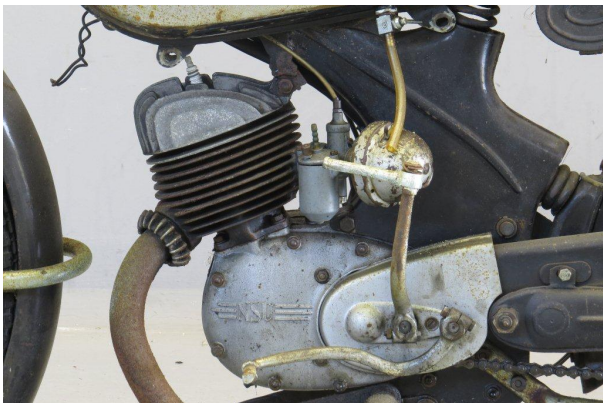

ANTIQUE MOTORCYCLES - ACCESSORIES AND RELATED ITEMS

NSU 1956 FOX 125CC 1 CYL TS

SOLD

ANTIQUÉ MOTORCYCLES - ACCESSORIES AND RELATED ITEMS

PRODUCT DESCRIPTION

ANTIQUE MOTORCYCLES - ACCESSORIES AND RELATED ITEMS