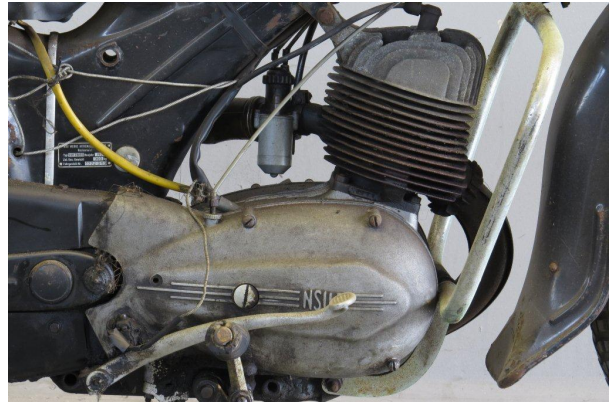

ANTIQUE MOTORCYCLES - ACCESSORIES AND RELATED ITEMS

NSU 1956 SUPERLUX 200CC 1 CYL TS

SOLD

ANTIQUÉ MOTORCYCLES - ACCESSORIES AND RELATED ITEMS

PRODUCT DESCRIPTION

ANTIQUE MOTORCYCLES - ACCESSORIES AND RELATED ITEMS