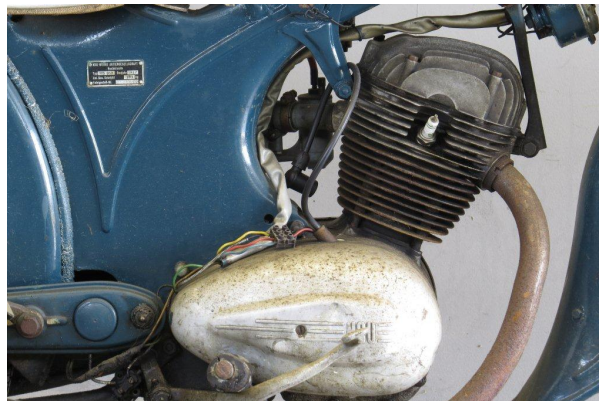

ANTIQUE MOTORCYCLES - ACCESSORIES AND RELATED ITEMS

NSU 1957 175CC 1 CYL OHV

SOLD

ANTIQUÉ MOTORCYCLES - ACCESSORIES AND RELATED ITEMS

PRODUCT DESCRIPTION

ANTIQUE MOTORCYCLES - ACCESSORIES AND RELATED ITEMS