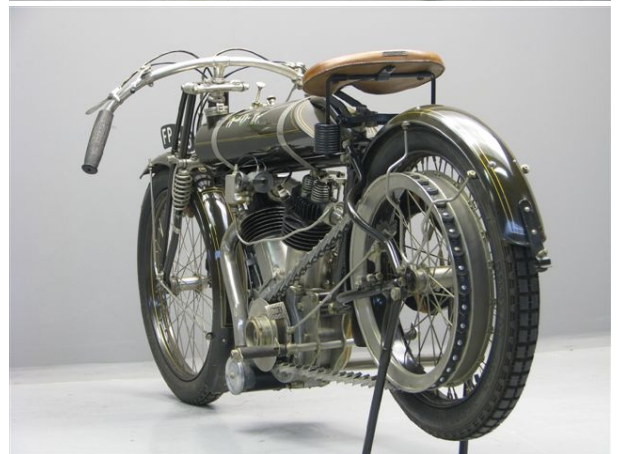

ANTIQUE MOTORCYCLES - ACCESSORIES AND RELATED ITEMS

**NUT 1914 1000 CC 2 CYL OHV JAP BIG BORE**

**SOLD**

ANTIQUÉ MOTORCYCLES - ACCESSORIES AND RELATED ITEMS

## PRODUCT DESCRIPTION

ANTIQUE MOTORCYCLES - ACCESSORIES AND RELATED ITEMS