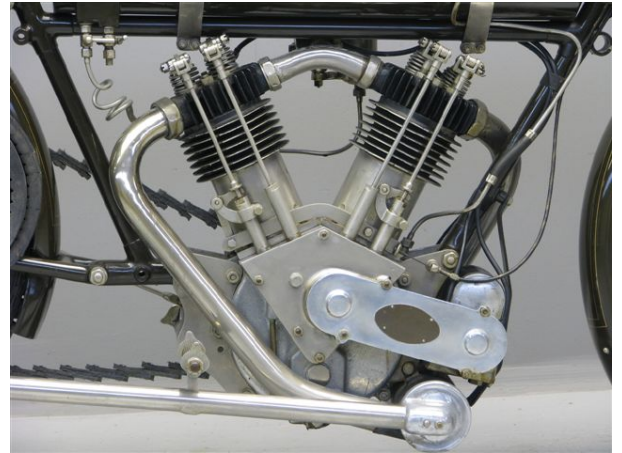

ANTIQUE MOTORCYCLES - ACCESSORIES AND RELATED ITEMS

NUT 1914 1000 CC 2 CYL OHV JAP BIG BORE

SOLD

ANTIQUÉ MOTORCYCLES - ACCESSORIES AND RELATED ITEMS

PRODUCT DESCRIPTION

ANTIQUe MOTORCYCLES - ACCESSORIES AND RELATED ITEMS