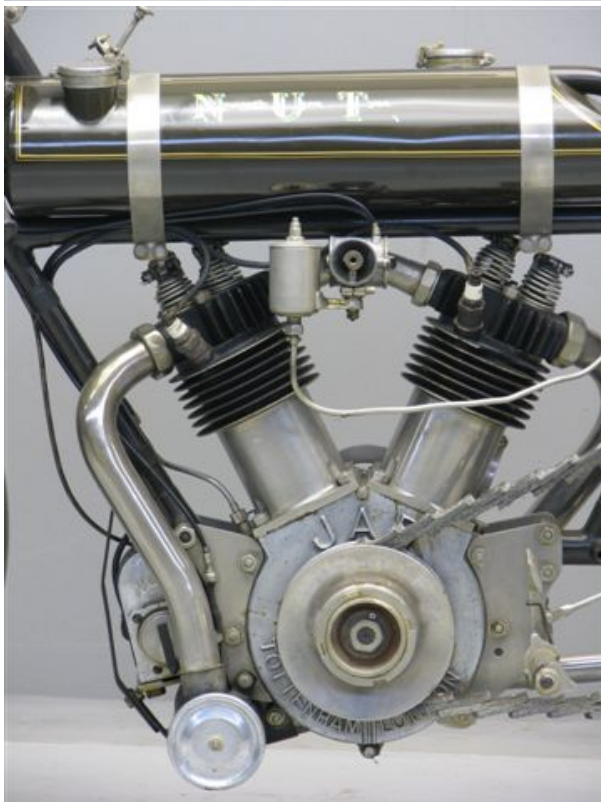

ANTIQUE MOTORCYCLES - ACCESSORIES AND RELATED ITEMS

NUT 1914 1000 CC 2 CYL OHV JAP BIG BORE

SOLD

ANTIQUÉ MOTORCYCLES - ACCESSORIES AND RELATED ITEMS

PRODUCT DESCRIPTION

ANTIQUe MOTORCYCLES - ACCESSORIES AND RELATED ITEMS