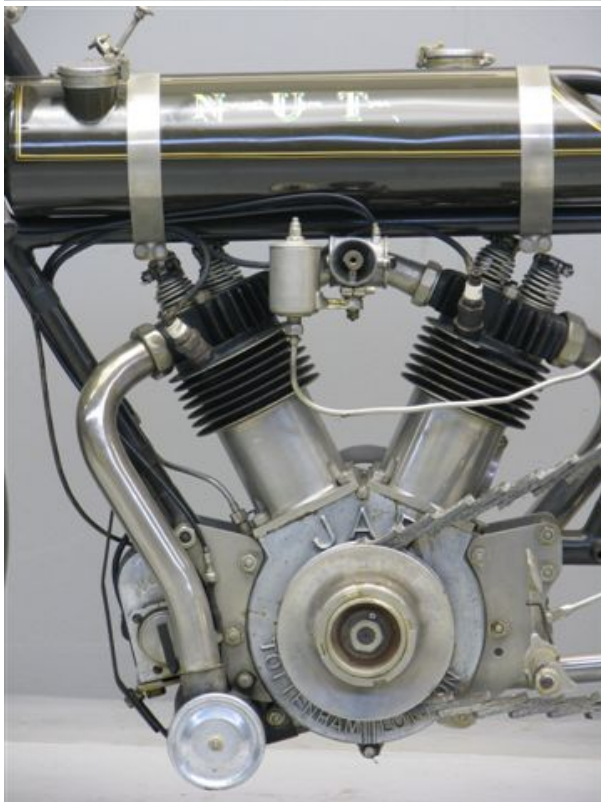

ANTIQUE MOTORCYCLES - ACCESSORIES AND RELATED ITEMS

**NUT 1914 1000 CC 2 CYL OHV JAP BIG BORE**

**SOLD**

ANTIQUÉ MOTORCYCLES - ACCESSORIES AND RELATED ITEMS

## PRODUCT DESCRIPTION

ANTIQUE MOTORCYCLES - ACCESSORIES AND RELATED ITEMS