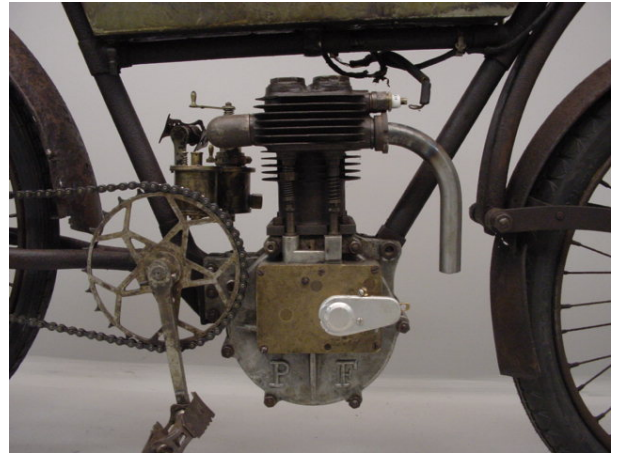

ANTIQUE MOTORCYCLES - ACCESSORIES AND RELATED ITEMS

**PEUGEOT 1904 429CC 1 CYL SV**

**SOLD**

ANTIQUÉ MOTORCYCLES - ACCESSORIES AND RELATED ITEMS

## PRODUCT DESCRIPTION

ANTIQUe MOTORCYCLES - ACCESSORIES AND RELATED ITEMS

ANTIQUE MOTORCYCLES - ACCESSORIES AND RELATED ITEMS