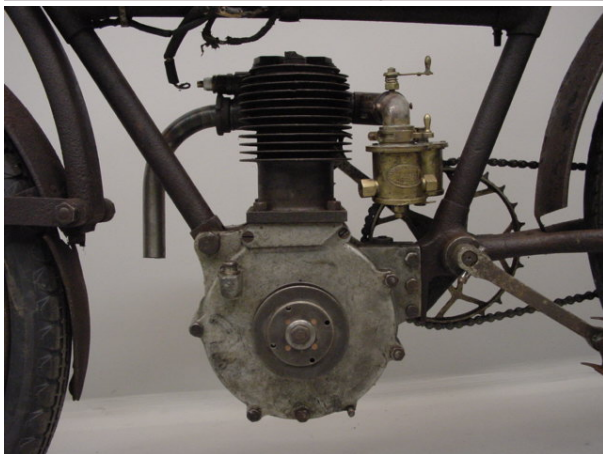

ANTIQUE MOTORCYCLES - ACCESSORIES AND RELATED ITEMS

**PEUGEOT 1904 429CC 1 CYL SV**

**SOLD**

ANTIQUÉ MOTORCYCLES - ACCESSORIES AND RELATED ITEMS

## PRODUCT DESCRIPTION

ANTIQUe MOTORCYCLES - ACCESSORIES AND RELATED ITEMS

ANTIQUE MOTORCYCLES - ACCESSORIES AND RELATED ITEMS