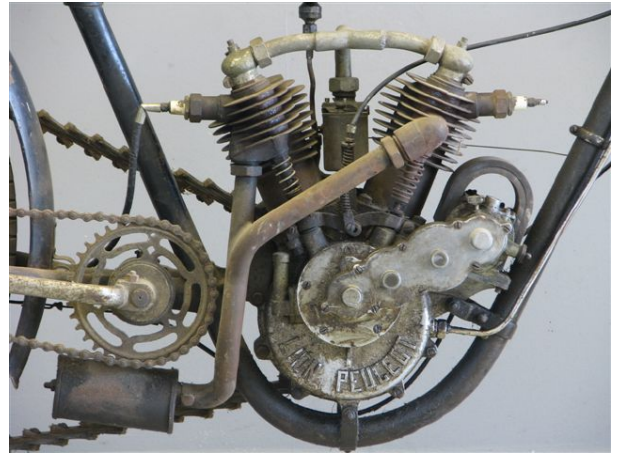

ANTIQUE MOTORCYCLES - ACCESSORIES AND RELATED ITEMS

PEUGEOT 1913 LÉGÈRE 380 2 CYL AIV

SOLD

ANTIQUÉ MOTORCYCLES - ACCESSORIES AND RELATED ITEMS

PRODUCT DESCRIPTION

ANTIQUE MOTORCYCLES - ACCESSORIES AND RELATED ITEMS

ANTIQUE MOTORCYCLES - ACCESSORIES AND RELATED ITEMS