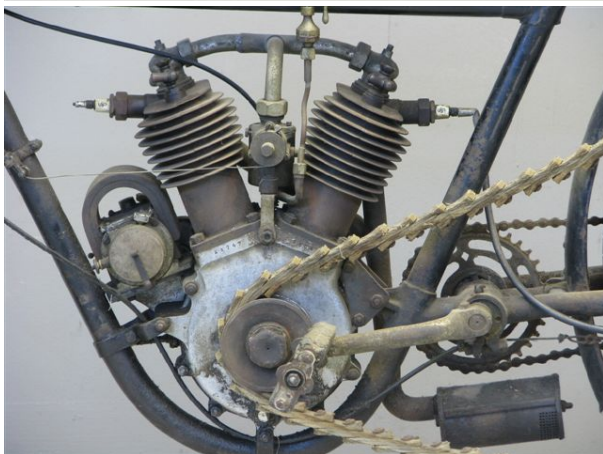

ANTIQUE MOTORCYCLES - ACCESSORIES AND RELATED ITEMS

PEUGEOT 1913 LÉGÈRE 380 2 CYL AIV

SOLD

ANTIQUÉ MOTORCYCLES - ACCESSORIES AND RELATED ITEMS

PRODUCT DESCRIPTION

ANTIQUE MOTORCYCLES - ACCESSORIES AND RELATED ITEMS

ANTIQUE MOTORCYCLES - ACCESSORIES AND RELATED ITEMS