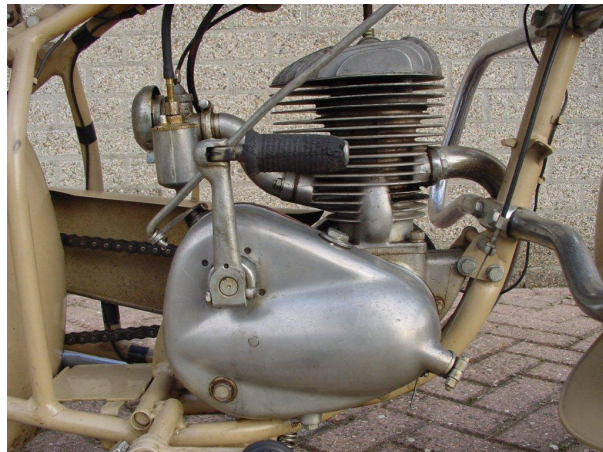

ANTIQUE MOTORCYCLES - ACCESSORIES AND RELATED ITEMS

PEUGEOT 1949 55GL 75CC 1 CYL TS

SOLD

ANTIQUÉ MOTORCYCLES - ACCESSORIES AND RELATED ITEMS

PRODUCT DESCRIPTION

ANTIQUE MOTORCYCLES - ACCESSORIES AND RELATED ITEMS