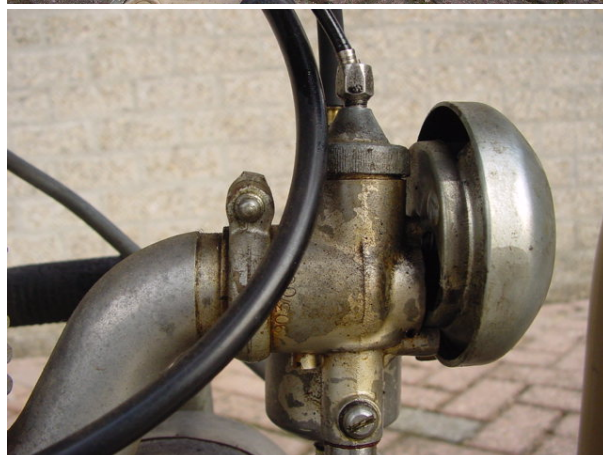

ANTIQUE MOTORCYCLES - ACCESSORIES AND RELATED ITEMS

PEUGEOT 1949 55GL 75CC 1 CYL TS

SOLD

ANTIQUÉ MOTORCYCLES - ACCESSORIES AND RELATED ITEMS

PRODUCT DESCRIPTION

ANTIQUE MOTORCYCLES - ACCESSORIES AND RELATED ITEMS