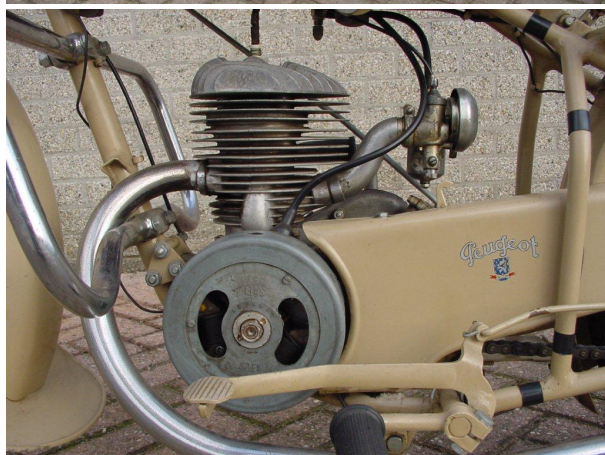

ANTIQUE MOTORCYCLES - ACCESSORIES AND RELATED ITEMS

PEUGEOT 1949 55GL 75CC 1 CYL TS

SOLD

ANTIQUÉ MOTORCYCLES - ACCESSORIES AND RELATED ITEMS

PRODUCT DESCRIPTION

ANTIQUE MOTORCYCLES - ACCESSORIES AND RELATED ITEMS

ANTIQUE MOTORCYCLES - ACCESSORIES AND RELATED ITEMS