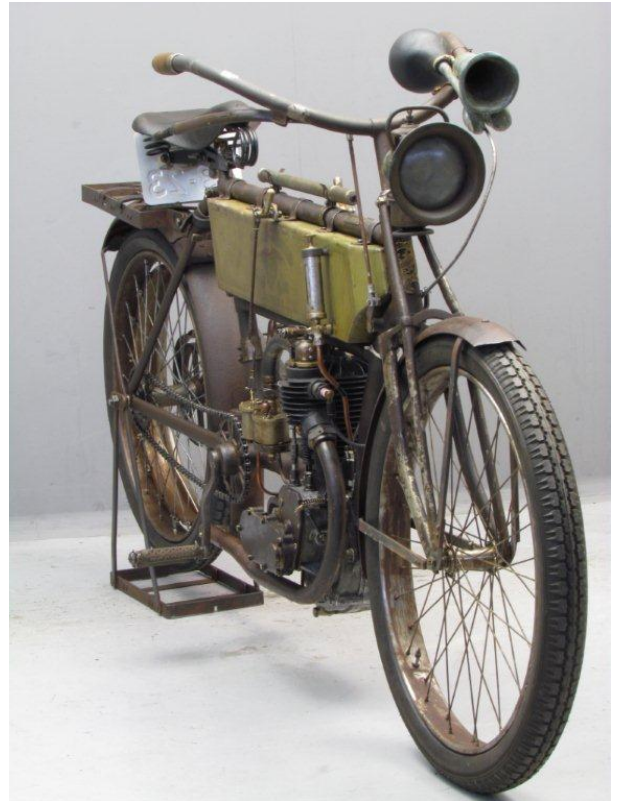

ANTIQUE MOTORCYCLES - ACCESSORIES AND RELATED ITEMS

**PHÄNOMEN 1906 500 CC 1 CYL AIV**

**SOLD**

ANTIQUÉ MOTORCYCLES - ACCESSORIES AND RELATED ITEMS

## PRODUCT DESCRIPTION

ANTIQUe MOTORCYCLES - ACCESSORIES AND RELATED ITEMS

ANTIQUE MOTORCYCLES - ACCESSORIES AND RELATED ITEMS