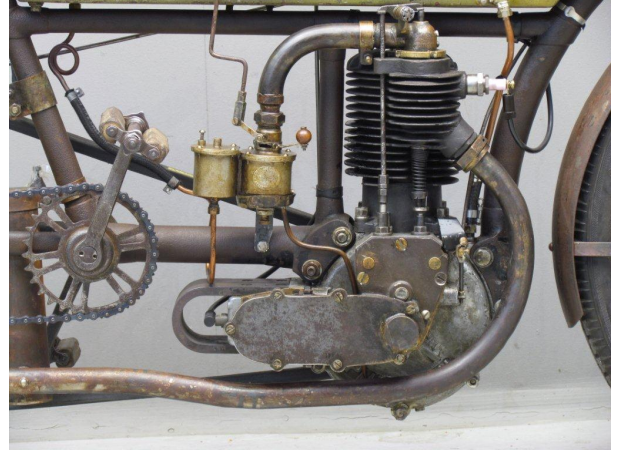

ANTIQUE MOTORCYCLES - ACCESSORIES AND RELATED ITEMS

**PHÄNOMEN 1906 500 CC 1 CYL AIV**

**SOLD**

ANTIQUÉ MOTORCYCLES - ACCESSORIES AND RELATED ITEMS

## PRODUCT DESCRIPTION

ANTIQUe MOTORCYCLES - ACCESSORIES AND RELATED ITEMS

ANTIQUE MOTORCYCLES - ACCESSORIES AND RELATED ITEMS