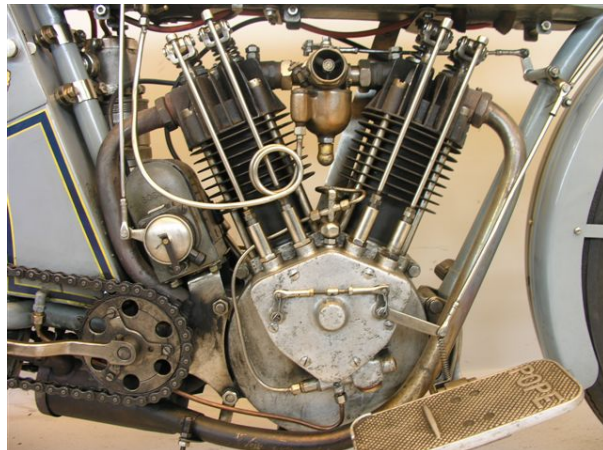

ANTIQUE MOTORCYCLES - ACCESSORIES AND RELATED ITEMS

POPE 1914 MODEL L14 1000 CC 2 CYL OHV

SOLD

ANTIQUÉ MOTORCYCLES - ACCESSORIES AND RELATED ITEMS

PRODUCT DESCRIPTION

ANTIQUE MOTORCYCLES - ACCESSORIES AND RELATED ITEMS