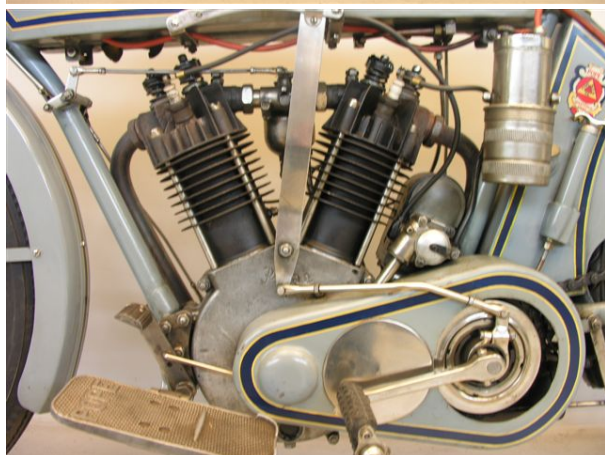

ANTIQUE MOTORCYCLES - ACCESSORIES AND RELATED ITEMS

POPE 1914 MODEL L14 1000 CC 2 CYL OHV

SOLD

ANTIQUÉ MOTORCYCLES - ACCESSORIES AND RELATED ITEMS

PRODUCT DESCRIPTION

ANTIQUE MOTORCYCLES - ACCESSORIES AND RELATED ITEMS