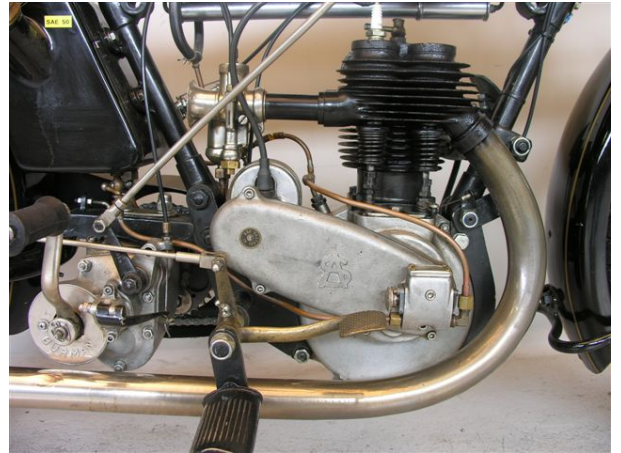

ANTIQUE MOTORCYCLES - ACCESSORIES AND RELATED ITEMS

RAVAT 1928 ER21 350 CC 1 CYL SV

SOLD

ANTIQUÉ MOTORCYCLES - ACCESSORIES AND RELATED ITEMS

PRODUCT DESCRIPTION

ANTIQUE MOTORCYCLES - ACCESSORIES AND RELATED ITEMS