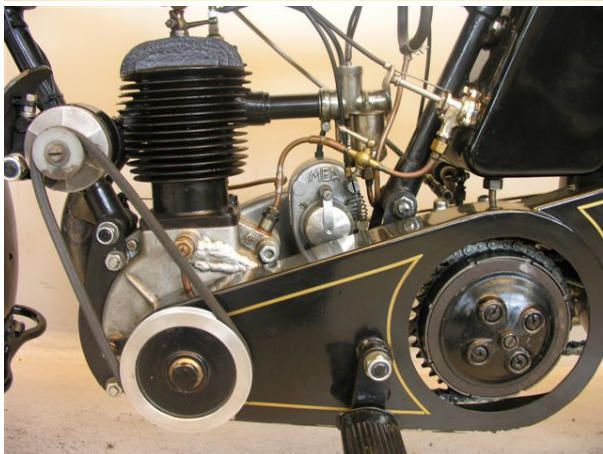

ANTIQUE MOTORCYCLES - ACCESSORIES AND RELATED ITEMS

RAVAT 1928 ER21 350 CC 1 CYL SV

SOLD

ANTIQUÉ MOTORCYCLES - ACCESSORIES AND RELATED ITEMS

PRODUCT DESCRIPTION

ANTIQUE MOTORCYCLES - ACCESSORIES AND RELATED ITEMS