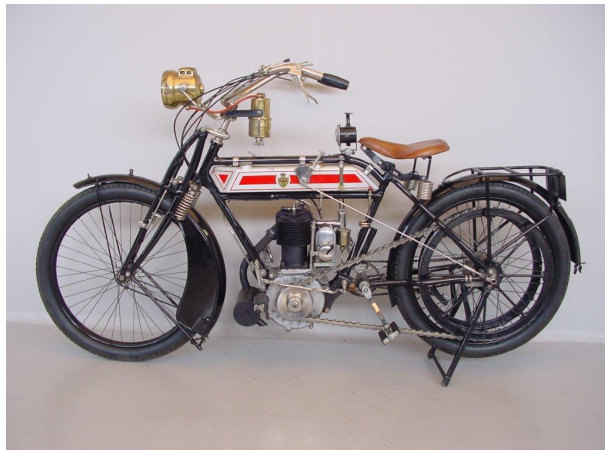

ANTIQUE MOTORCYCLES - ACCESSORIES AND RELATED ITEMS

ROVER 1913 500CC 1 CYL SV

SOLD

ANTIQUÉ MOTORCYCLES - ACCESSORIES AND RELATED ITEMS

PRODUCT DESCRIPTION

ANTIQUe MOTORCYCLES - ACCESSORIES AND RELATED ITEMS

ANTIQUe MOTORCYCLES - ACCESSORIES AND RELATED ITEMS