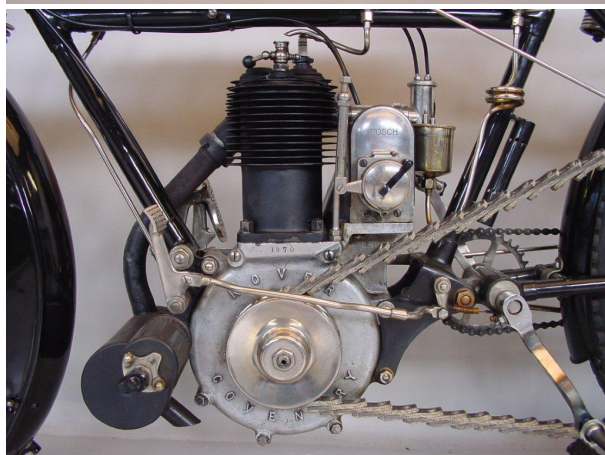

ANTIQUE MOTORCYCLES - ACCESSORIES AND RELATED ITEMS

ROVER 1913 500CC 1 CYL SV

SOLD

ANTIQUÉ MOTORCYCLES - ACCESSORIES AND RELATED ITEMS

PRODUCT DESCRIPTION

ANTIQUe MOTORCYCLES - ACCESSORIES AND RELATED ITEMS

ANTIQUe MOTORCYCLES - ACCESSORIES AND RELATED ITEMS