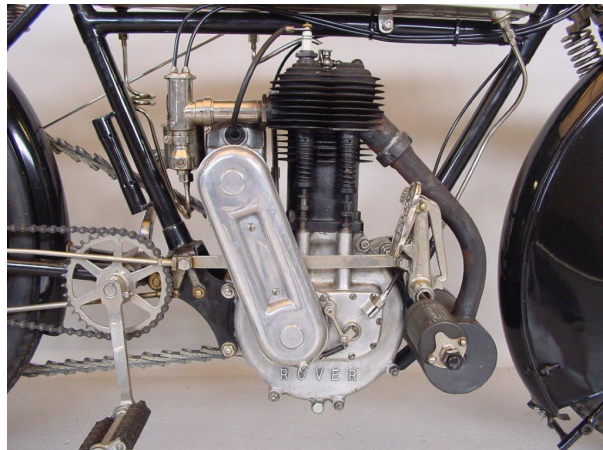

ANTIQUE MOTORCYCLES - ACCESSORIES AND RELATED ITEMS

ROVER 1913 500CC 1 CYL SV

SOLD

ANTIQUÉ MOTORCYCLES - ACCESSORIES AND RELATED ITEMS

PRODUCT DESCRIPTION

ANTIQUe MOTORCYCLES - ACCESSORIES AND RELATED ITEMS