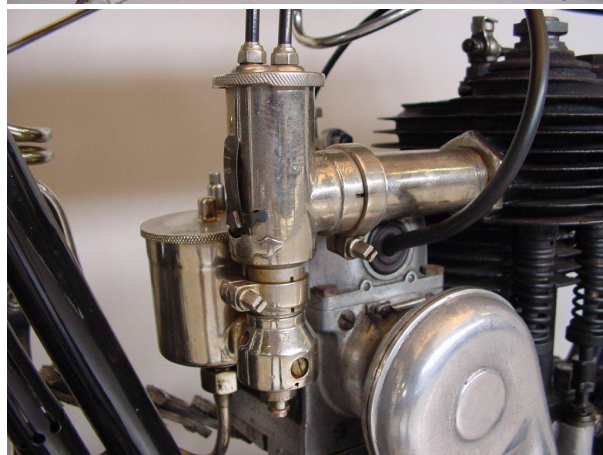

ANTIQUE MOTORCYCLES - ACCESSORIES AND RELATED ITEMS

ROVER 1913 500CC 1 CYL SV

SOLD

ANTIQUÉ MOTORCYCLES - ACCESSORIES AND RELATED ITEMS

PRODUCT DESCRIPTION

ANTIQUe MOTORCYCLES - ACCESSORIES AND RELATED ITEMS