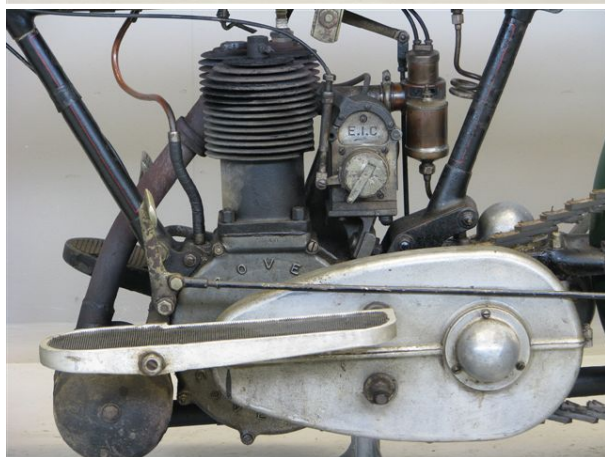

ANTIQUE MOTORCYCLES - ACCESSORIES AND RELATED ITEMS

**ROVER 1917 4 HP 500 CC 1 CYL SV**

**SOLD**

ANTIQUÉ MOTORCYCLES - ACCESSORIES AND RELATED ITEMS

## PRODUCT DESCRIPTION

ANTIQUE MOTORCYCLES - ACCESSORIES AND RELATED ITEMS

ANTIQUE MOTORCYCLES - ACCESSORIES AND RELATED ITEMS