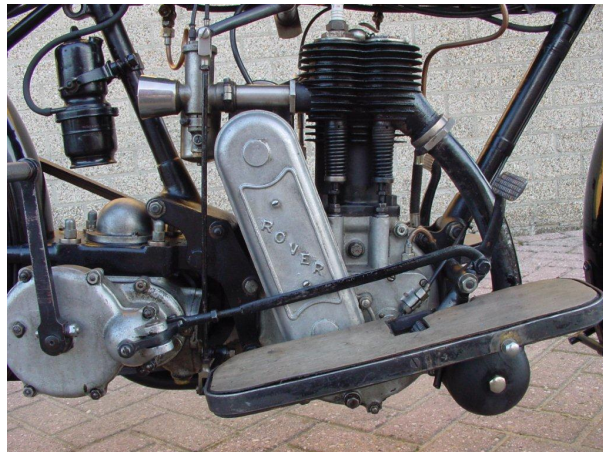

ANTIQUE MOTORCYCLES - ACCESSORIES AND RELATED ITEMS

ROVER 1919 3½HP 500CC 1 CYL SV

SOLD

ANTIQUÉ MOTORCYCLES - ACCESSORIES AND RELATED ITEMS

PRODUCT DESCRIPTION

ANTIQUE MOTORCYCLES - ACCESSORIES AND RELATED ITEMS