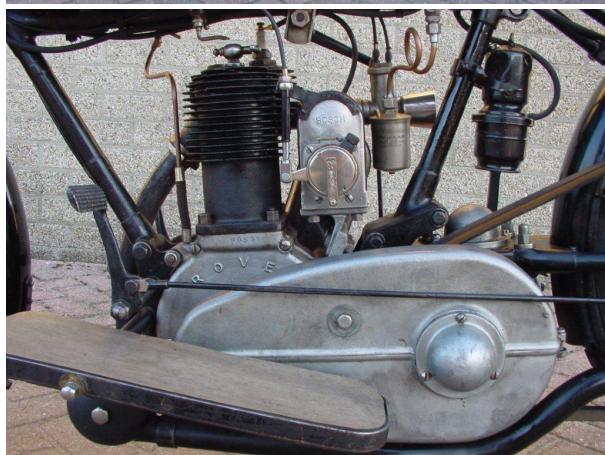

ANTIQUE MOTORCYCLES - ACCESSORIES AND RELATED ITEMS

ROVER 1919 3½HP 500CC 1 CYL SV

SOLD

ANTIQUÉ MOTORCYCLES - ACCESSORIES AND RELATED ITEMS

PRODUCT DESCRIPTION

ANTIQUE MOTORCYCLES - ACCESSORIES AND RELATED ITEMS