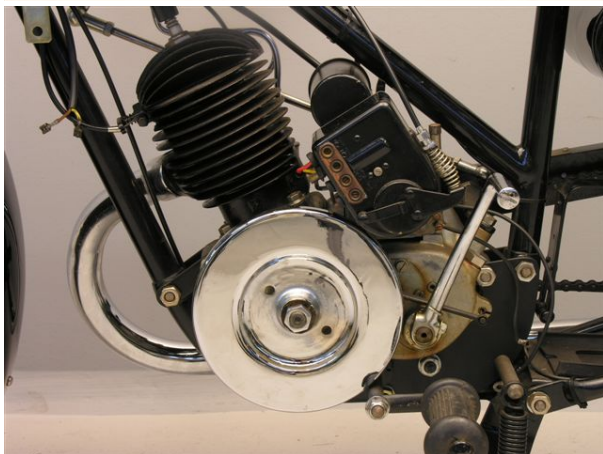

ANTIQUÉ MOTORCYCLES - ACCESSORIES AND RELATED ITEMS

SAROLEA 1935 MODEL UD 147CC 1 CYL TS

SOLD

ANTIQUÉ MOTORCYCLES - ACCESSORIES AND RELATED ITEMS

PRODUCT DESCRIPTION

ANTIQUE MOTORCYCLES - ACCESSORIES AND RELATED ITEMS