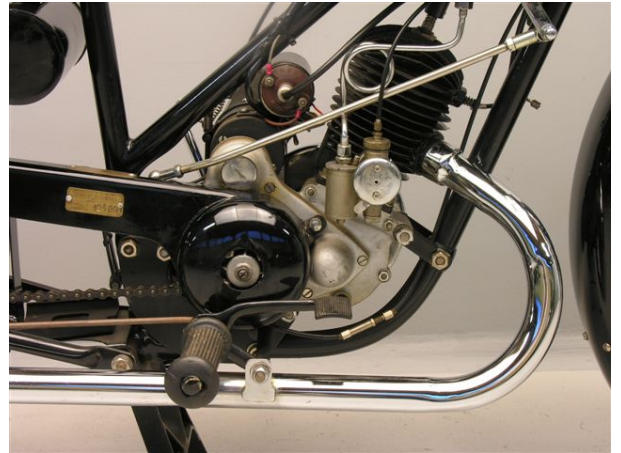

ANTIQUÉ MOTORCYCLES - ACCESSORIES AND RELATED ITEMS

SAROLEA 1935 MODEL UD 147CC 1 CYL TS

SOLD

ANTIQUÉ MOTORCYCLES - ACCESSORIES AND RELATED ITEMS

PRODUCT DESCRIPTION

ANTIQUE MOTORCYCLES - ACCESSORIES AND RELATED ITEMS