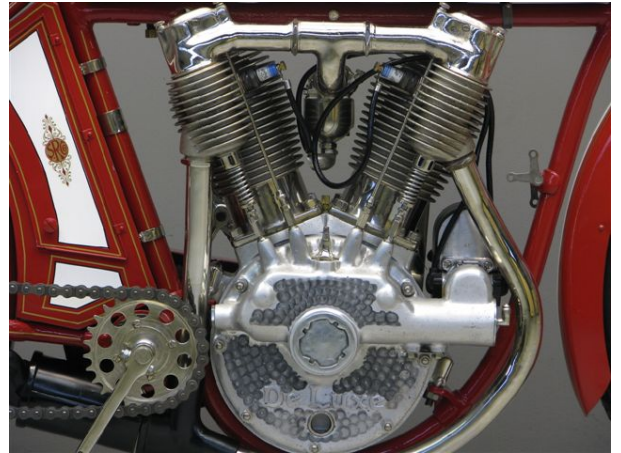

ANTIQUE MOTORCYCLES - ACCESSORIES AND RELATED ITEMS

SEARS 1913 DREADNAUGHT 9HP 1157 CC 2 CYL IOE

SOLD

ANTIQUE MOTORCYCLES - ACCESSORIES AND RELATED ITEMS

PRODUCT DESCRIPTION

ANTIQUe MOTORCYCLES - ACCESSORIES AND RELATED ITEMS