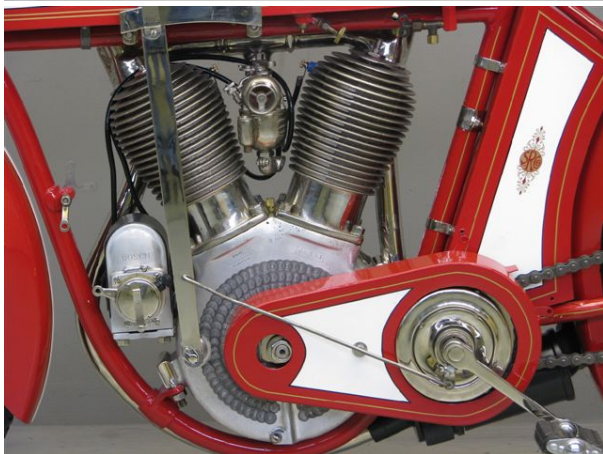

ANTIQUE MOTORCYCLES - ACCESSORIES AND RELATED ITEMS

SEARS 1913 DREADNAUGHT 9HP 1157 CC 2 CYL IOE

SOLD

ANTIQUE MOTORCYCLES - ACCESSORIES AND RELATED ITEMS

PRODUCT DESCRIPTION

ANTIQUe MOTORCYCLES - ACCESSORIES AND RELATED ITEMS