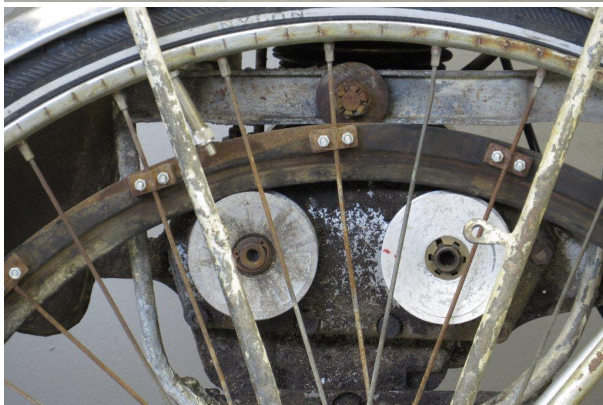

ANTIQUE MOTORCYCLES - ACCESSORIES AND RELATED ITEMS

SERWA 1953 1 CYL OHV

SOLD

ANTIQUE MOTORCYCLES - ACCESSORIES AND RELATED ITEMS

PRODUCT DESCRIPTION

ANTIQUE MOTORCYCLES - ACCESSORIES AND RELATED ITEMS

ANTIQUE MOTORCYCLES - ACCESSORIES AND RELATED ITEMS