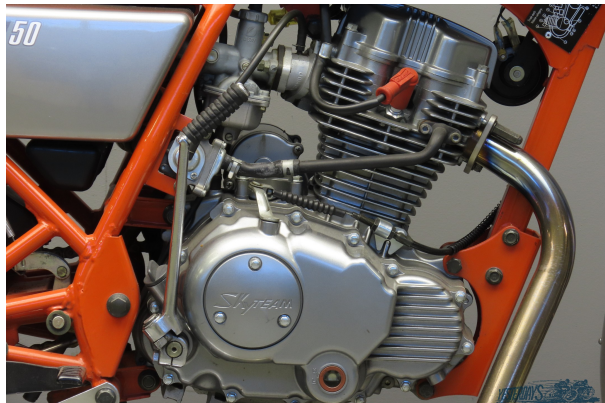

ANTIQUE MOTORCYCLES - ACCESSORIES AND RELATED ITEMS

SKYTEAM HONDA 125CC 1 CYL OHV 3107

SOLD

ANTIQUe MOTORCYCLES - ACCESSORIES AND RELATED ITEMS

ANTIQUE MOTORCYCLES - ACCESSORIES AND RELATED ITEMS