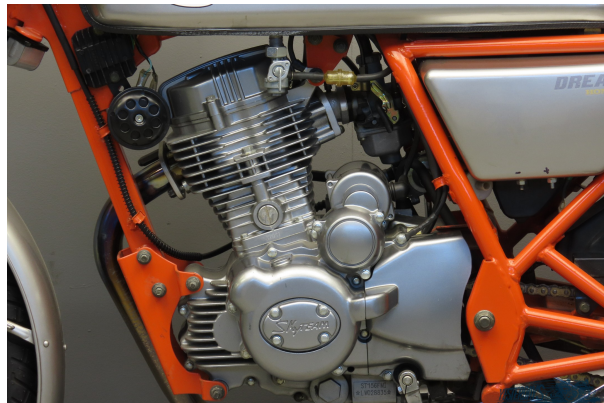

ANTIQUE MOTORCYCLES - ACCESSORIES AND RELATED ITEMS

SKYTEAM HONDA 125CC 1 CYL OHV 3107

SOLD

ANTIQUe MOTORCYCLES - ACCESSORIES AND RELATED ITEMS

ANTIQUE MOTORCYCLES - ACCESSORIES AND RELATED ITEMS