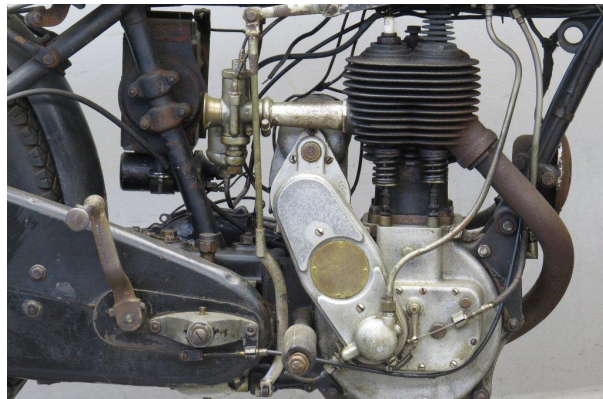

ANTIQUe MOTORCYCLES - ACCESSORIES AND RELATED ITEMS