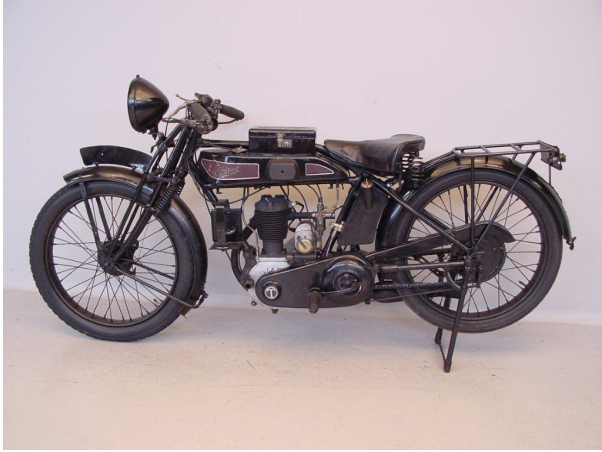

ANTIQUE MOTORCYCLES - ACCESSORIES AND RELATED ITEMS

TERROT 1926 MODEL HT 350CC 1 CYL SV

SOLD

ANTIQUE MOTORCYCLES - ACCESSORIES AND RELATED ITEMS

PRODUCT DESCRIPTION

ANTIQUE MOTORCYCLES - ACCESSORIES AND RELATED ITEMS

ANTIQUE MOTORCYCLES - ACCESSORIES AND RELATED ITEMS