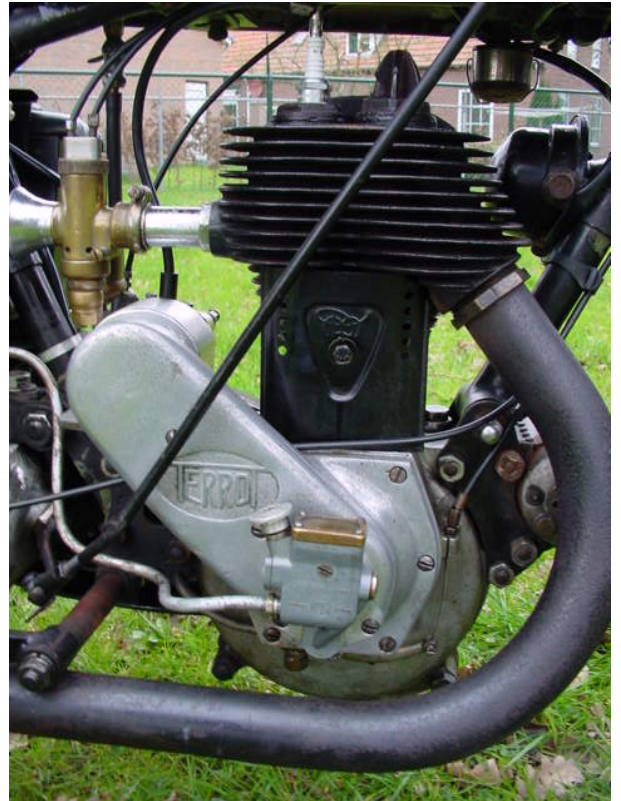

ANTIQUE MOTORCYCLES - ACCESSORIES AND RELATED ITEMS

TERROT 1930 MODEL HST 350CC 1 CYL SV

SOLD

ANTIQUÉ MOTORCYCLES - ACCESSORIES AND RELATED ITEMS

PRODUCT DESCRIPTION

ANTIQUe MOTORCYCLES - ACCESSORIES AND RELATED ITEMS