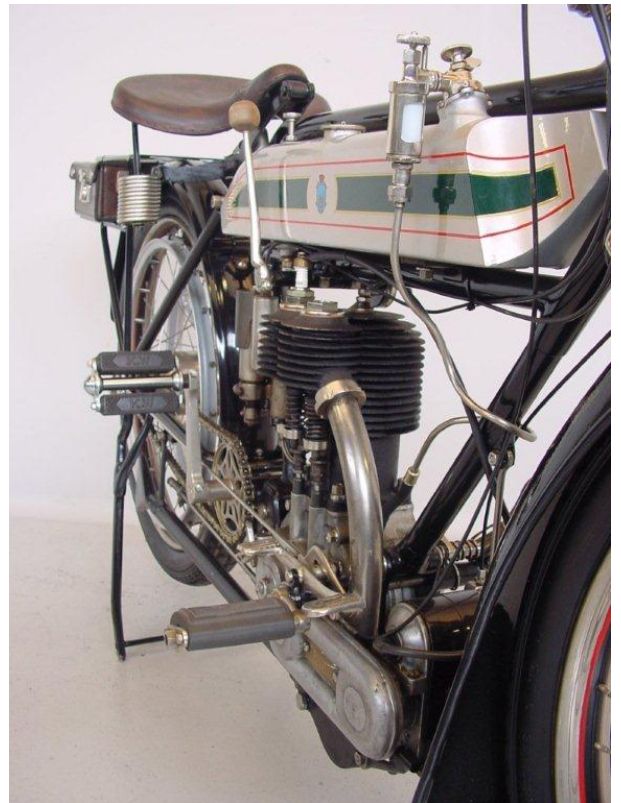

ANTIQUE MOTORCYCLES - ACCESSORIES AND RELATED ITEMS

TRIUMPH 1914 500CC 1 CYL SV

SOLD

ANTIQUÉ MOTORCYCLES - ACCESSORIES AND RELATED ITEMS

PRODUCT DESCRIPTION

ANTIQUE MOTORCYCLES - ACCESSORIES AND RELATED ITEMS