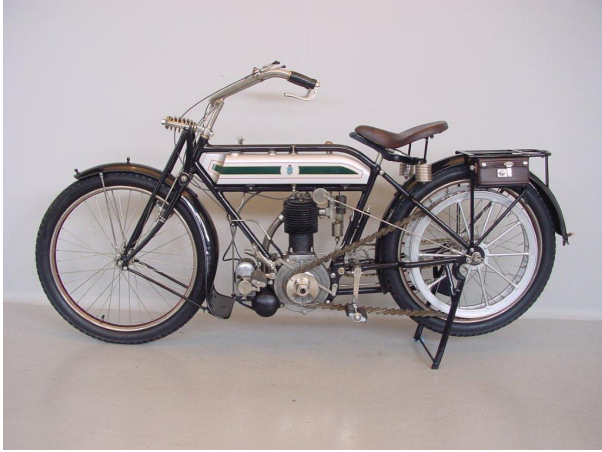

ANTIQUE MOTORCYCLES - ACCESSORIES AND RELATED ITEMS

TRIUMPH 1914 500CC 1 CYL SV

SOLD

ANTIQUÉ MOTORCYCLES - ACCESSORIES AND RELATED ITEMS

PRODUCT DESCRIPTION

ANTIQUE MOTORCYCLES - ACCESSORIES AND RELATED ITEMS

ANTIQUE MOTORCYCLES - ACCESSORIES AND RELATED ITEMS