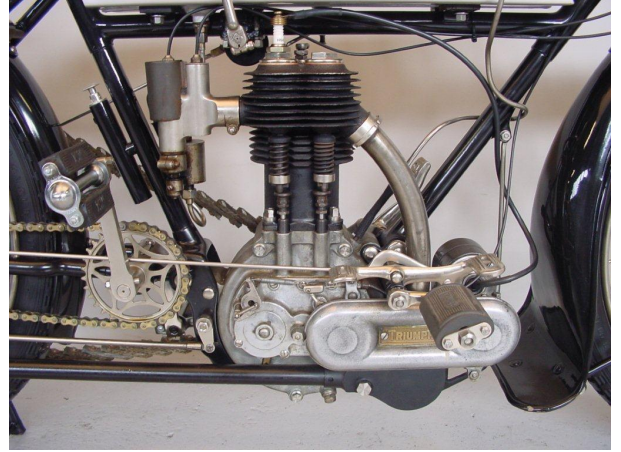

ANTIQUE MOTORCYCLES - ACCESSORIES AND RELATED ITEMS

TRIUMPH 1914 500CC 1 CYL SV

SOLD

ANTIQUÉ MOTORCYCLES - ACCESSORIES AND RELATED ITEMS

PRODUCT DESCRIPTION

ANTIQUE MOTORCYCLES - ACCESSORIES AND RELATED ITEMS