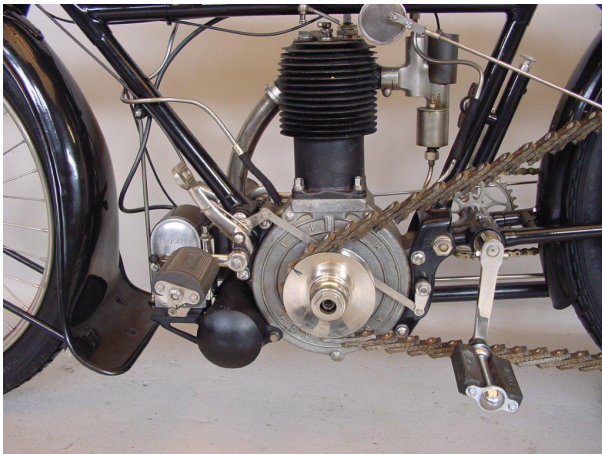

ANTIQUE MOTORCYCLES - ACCESSORIES AND RELATED ITEMS

TRIUMPH 1914 500CC 1 CYL SV

SOLD

ANTIQUÉ MOTORCYCLES - ACCESSORIES AND RELATED ITEMS

PRODUCT DESCRIPTION

ANTIQUE MOTORCYCLES - ACCESSORIES AND RELATED ITEMS